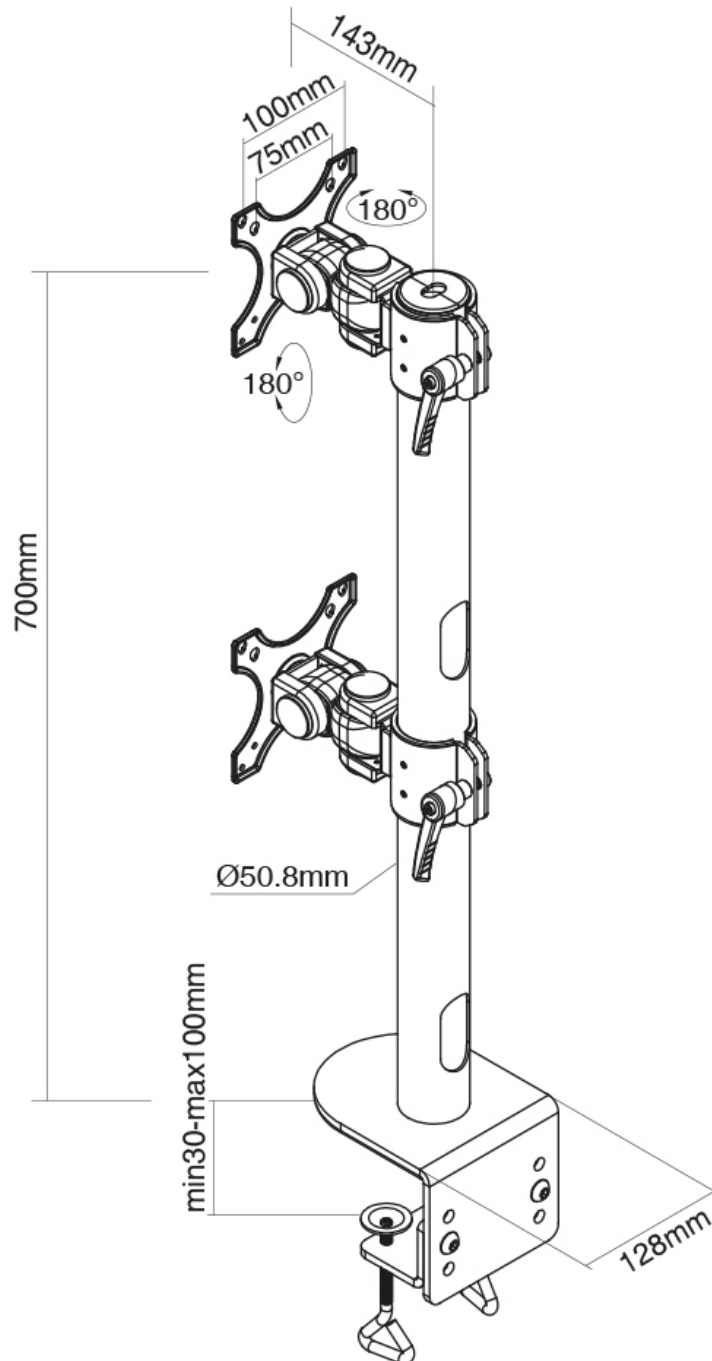

NEOMOUNTS DESK MONITOR ARM FOR

Neomounts