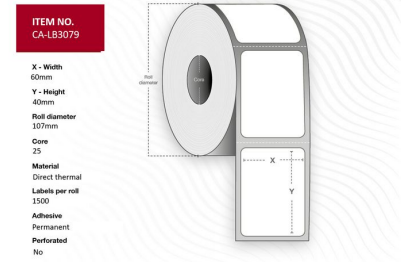

MPN: CA-LB3079

**Label 60 x 40 Core 25 Ø 107 mm.
White. DT. Permanent. 1500 labels per
roll. 12 rolls per box.**

Capture offers a full assortment of thermal labels in various sizes and paper types. For special requests please contact your local sales office.

Specifications

Features	Adhesive type	Permanent
	Format	Roll
	Operating temperature (T-T)	-10 - +40 °C
	Perforated	No
	Print technology	Direct thermal
	Product colour	White
	Purpose	Desktop
Other features	Quantity per box	18000 pc(s)
Packaging content	Labels per roll	1500 pc(s)
	Rolls per pack	12
Vendor information	Brand Name	Capture
Weight & dimensions	Core diameter	2.5 cm
	Label diameter	10.7 cm
	Label height	4 cm
	Label width	6 cm
	Maximum roll diameter	10.7 cm