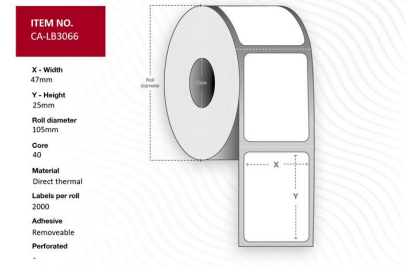

MPN: CA-LB3066

**Label 47 x 25 Core 40 Ø 105 mm.
White. DT. Removable. 2000 labels per
roll. 12 rolls per box.**

Capture offers a full assortment of thermal labels in various sizes and paper types. For special requests please contact your local sales office.

Specifications

Features	Adhesive type	Removable
	Format	Roll
	Operating temperature (T-T)	-10 - +40 °C
	Perforated	No
	Print technology	Direct thermal
	Product colour	White
	Purpose	Desktop / Light industrial
Other features	Quantity per box	24000 pc(s)
Packaging content	Labels per roll	2000 pc(s)
	Rolls per pack	12
Vendor information	Brand Name	Capture
Weight & dimensions	Core diameter	4 cm
	Label diameter	10.5 cm
	Label height	2.5 cm
	Label width	4.7 cm
	Maximum roll diameter	10.5 cm