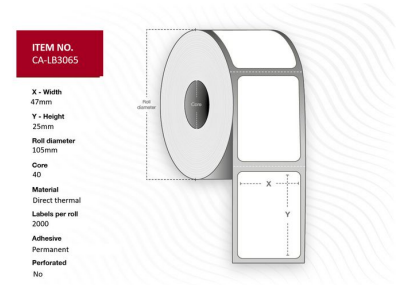

MPN: CA-LB3065

**Label 47 x 25 Core 40 Ø 105 mm.
White. DT. Permanent. 2000 labels per
roll. 12 rolls per box.**

Capture offers a full assortment of thermal labels in various sizes and paper types. For special requests please contact your local sales office.

Specifications

Features	Adhesive type	Permanent
	Format	Roll
	Operating temperature (T-T)	-10 - +40 °C
	Perforated	No
	Print technology	Direct thermal
	Product colour	White
	Purpose	Desktop / Light industrial
Other features	Quantity per box	24000 pc(s)
Packaging content	Labels per roll	2000 pc(s)
	Rolls per pack	12
Vendor information	Brand Name	Capture
Weight & dimensions	Core diameter	4 cm
	Label diameter	10.5 cm
	Label height	2.5 cm
	Label width	4.7 cm
	Maximum roll diameter	10.5 cm