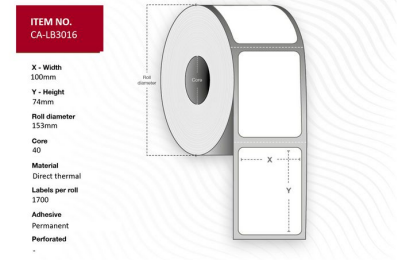

MPN: CA-LB3016

**Label 100 x 74 Core 40 Ø 153 mm.**

**White. DT. Permanent. 1700 labels per roll. 8 rolls per box.**

Capture offers a full assortment of thermal labels in various sizes and paper types. For special requests please contact your local sales office.

## Specifications

<b>Features</b>	<b>Adhesive type</b>	Permanent
	<b>Format</b>	Roll
	<b>Operating temperature (T-T)</b>	-10 - +40 °C
	<b>Perforated</b>	Yes
	<b>Print technology</b>	Direct thermal
	<b>Product colour</b>	White
	<b>Purpose</b>	Desktop / Light industrial
<b>Other features</b>	<b>Quantity per box</b>	13600 pc(s)
<b>Packaging content</b>	<b>Labels per roll</b>	1700 pc(s)
	<b>Rolls per pack</b>	8
<b>Vendor information</b>	<b>Brand Name</b>	Capture
<b>Weight &amp; dimensions</b>	<b>Core diameter</b>	4 cm
	<b>Label diameter</b>	15.3 cm
	<b>Label height</b>	7.4 cm
	<b>Label width</b>	10 cm
	<b>Maximum roll diameter</b>	15.3 cm