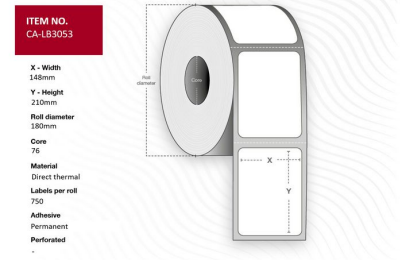

MPN: CA-LB3053

**Label 148 x 210 Core 76 Ø 180 mm.  
White. DT. Permanent. 750 labels per  
roll. 6 rolls per box.**

Capture offers a full assortment of thermal labels in various sizes and paper types. For special requests please contact your local sales office.

## Specifications

<b>Features</b>	<b>Adhesive type</b>	Permanent
	<b>Format</b>	Roll
	<b>Operating temperature (T-T)</b>	-10 - +40 °C
	<b>Perforated</b>	Yes
	<b>Print technology</b>	Direct thermal
	<b>Product colour</b>	White
	<b>Purpose</b>	Light industrial / industrial
<b>Other features</b>	<b>Quantity per box</b>	4500 pc(s)
<b>Packaging content</b>	<b>Labels per roll</b>	750 pc(s)
	<b>Rolls per pack</b>	6
<b>Packaging data</b>	<b>Quantity per pack</b>	6 pc(s)
<b>Vendor information</b>	<b>Brand Name</b>	Capture
<b>Weight &amp; dimensions</b>	<b>Core diameter</b>	7.6 cm
	<b>Label diameter</b>	18 cm
	<b>Label height</b>	21 cm
	<b>Label width</b>	14.8 cm
	<b>Maximum roll diameter</b>	18 cm