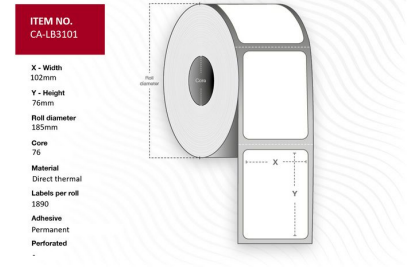

MPN: CA-LB3101

**Label 102 x 76 Core 76 Ø 185 mm.
White. DT. Permanent. 1890 labels per
roll. 6 rolls per box.**

Capture offers a full assortment of thermal labels in various sizes and paper types. For special requests please contact your local sales office.

Specifications

| | | |
|---------------------|-----------------------------|-------------------------------|
| Features | Adhesive type | Permanent |
| | Format | Roll |
| | Operating temperature (T-T) | -10 - +40 °C |
| | Perforated | No |
| | Print technology | Direct thermal |
| | Product colour | White |
| | Purpose | Light industrial / industrial |
| Other features | Quantity per box | 22680 pc(s) |
| Packaging content | Labels per roll | 1890 pc(s) |
| | Rolls per pack | 6 |
| Vendor information | Brand Name | Capture |
| Weight & dimensions | Core diameter | 7.6 cm |
| | Label diameter | 18.5 cm |
| | Label height | 7.6 cm |
| | Label width | 10.2 cm |
| | Maximum roll diameter | 18.5 cm |