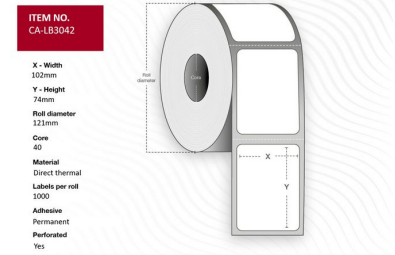

MPN: CA-LB3042

**Label 102 x 74 Core 40 Ø 121 mm.
White. DT. Permanent. 1000 labels per
roll. 12 rolls per box.**

Capture offers a full assortment of thermal labels in various sizes and paper types. For special requests please contact your local sales office.

Specifications

Features	Adhesive type	Permanent
	Format	Roll
	Operating temperature (T-T)	-10 - +40 °C
	Perforated	Yes
	Print technology	Direct thermal
	Product colour	White
	Purpose	Desktop / Light industrial
Other features	Quantity per box	12000 pc(s)
Packaging content	Labels per roll	1000 pc(s)
	Rolls per pack	12
Vendor information	Brand Name	Capture
Weight & dimensions	Core diameter	4 cm
	Label diameter	12.1 cm
	Label height	7.4 cm
	Label width	10.2 cm
	Maximum roll diameter	12.1 cm