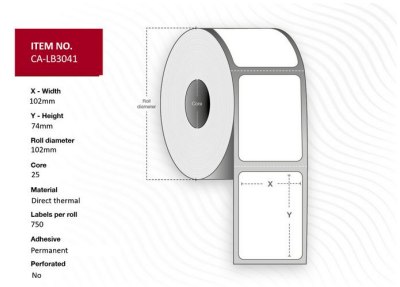

MPN: CA-LB3041

**Label 102 x 74 Core 25 Ø 102 mm.
White. DT. Permanent. 750 labels per
roll. 12 rolls per box.**

Capture offers a full assortment of thermal labels in various sizes and paper types. For special requests please contact your local sales office.

Specifications

Features	Adhesive type	Permanent
	Format	Roll
	Operating temperature (T-T)	-10 - +40 °C
	Perforated	No
	Print technology	Direct thermal
	Product colour	White
	Purpose	Desktop
Other features	Quantity per box	9000 pc(s)
Packaging content	Labels per roll	750 pc(s)
	Rolls per pack	12
Vendor information	Brand Name	Capture
Weight & dimensions	Core diameter	2.5 cm
	Label diameter	10.2 cm
	Label height	7.4 cm
	Label width	10.2 cm
	Maximum roll diameter	10.2 cm