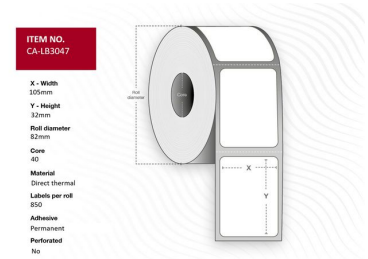

MPN: CA-LB3047

**Label 105 x 32 Core 40 Ø 82 mm.
White. DT. Permanent. 850 labels per
roll. 28 rolls per box.**

Capture offers a full assortment of thermal labels in various sizes and paper types. For special requests please contact your local sales office.

Specifications

Features	Adhesive type	Permanent
	Format	Roll
	Operating temperature (T-T)	-10 - +40 °C
	Perforated	No
	Print technology	Direct thermal
	Product colour	White
	Purpose	Desktop / Light industrial
Other features	Quantity per box	23800 pc(s)
Packaging content	Labels per roll	850 pc(s)
	Rolls per pack	28
Vendor information	Brand Name	Capture
Weight & dimensions	Core diameter	4 cm
	Label diameter	8.2 cm
	Label height	3.2 cm
	Label width	10.5 cm
	Maximum roll diameter	8.2 cm