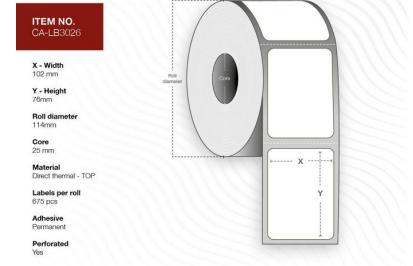

MPN: CA-LB3026

**Label 102 x 76 Core 25 Ø 114 mm.  
White. DT. Permanent. 675 labels per  
roll. 16 rolls per box.**

Capture offers a full assortment of thermal labels in various sizes and paper types. For special requests please contact your local sales office.

## Specifications

<b>Features</b>	<b>Adhesive type</b>	Permanent
	<b>Format</b>	Roll
	<b>Operating temperature (T-T)</b>	-10 - +40 °C
	<b>Perforated</b>	Yes
	<b>Print technology</b>	Direct thermal
	<b>Product colour</b>	White
	<b>Purpose</b>	Desktop
<b>Packaging content</b>	<b>Labels per pack</b>	10800 pc(s)
	<b>Labels per roll</b>	675 pc(s)
	<b>Rolls per pack</b>	16
<b>Vendor information</b>	<b>Brand Name</b>	Capture
<b>Weight &amp; dimensions</b>	<b>Core diameter</b>	2.5 cm
	<b>Dimensions (WxDxH)</b>	102 x 76 mm
	<b>Label diameter</b>	11.4 cm
	<b>Label height</b>	7.6 cm
	<b>Label width</b>	10.2 cm
	<b>Maximum roll diameter</b>	11.4 cm
	<b>Sheet width</b>	10.5 cm