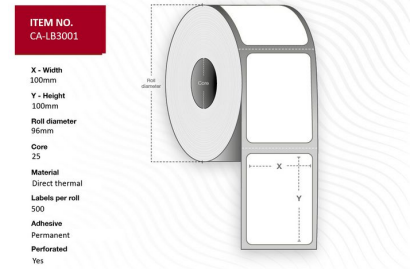

MPN: CA-LB3001

## Label 100 x 100 mm - Core 25 Ø 96 mm. White. DT. Permanent. 500 labels per roll. 20 rolls per box.

Capture offers a full assortment of thermal labels in various sizes and paper types. For special requests please contact your local sales office.

## Specifications

<b>Features</b>	<b>Adhesive type</b>	Permanent
	<b>Format</b>	Roll
	<b>Operating temperature (T-T)</b>	-10 - +40 °C
	<b>Perforated</b>	Yes
	<b>Print technology</b>	Direct thermal
	<b>Product colour</b>	White
	<b>Purpose</b>	Desktop
<b>Other features</b>	<b>Quantity per box</b>	10000 pc(s)
<b>Packaging content</b>	<b>Labels per roll</b>	500 pc(s)
	<b>Rolls per pack</b>	20
<b>Vendor information</b>	<b>Brand Name</b>	Capture
<b>Weight &amp; dimensions</b>	<b>Core diameter</b>	2.5 cm
	<b>Label diameter</b>	9.6 cm
	<b>Label height</b>	10 cm
	<b>Label width</b>	10 cm
	<b>Maximum roll diameter</b>	9.6 cm