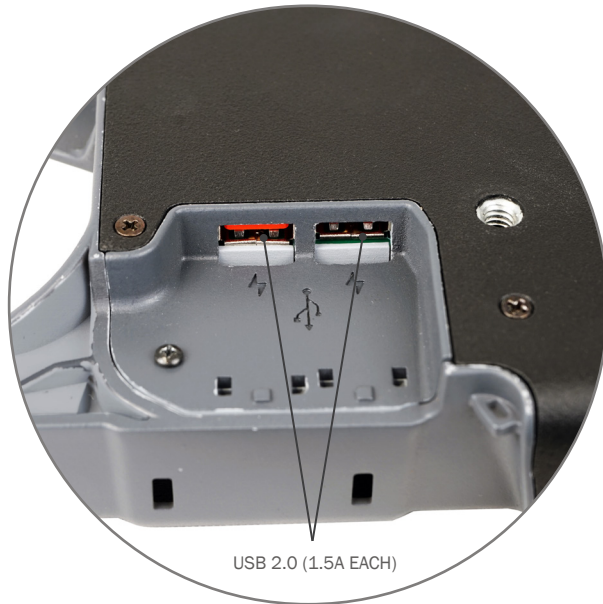

SAMSUNG GALAXY TAB ACTIVE PRO DOCKING STATION