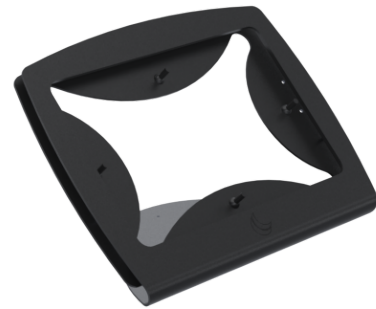

C-Frame for 10,5" w. hinge mount - 02

SPCF900-02

SpacePole TabPOS C-Frame for 10,5" w. hinge mount is an elegant, flexible tablet mount.

Ideal for retail or hospitality environments, it's easy to set up without tools, providing secure mounting, flexibility, and featuring a 5-year warranty.

Designed for 10,5" w. hinge mount Elegant and functional design
Versatile and configurable Quick and tool-free setup 5-year warranty

Product Specifications

Colour Name	Black
Colour Type	Structured
Device Brand	Samsung
Compatible device name	Galaxy Tab A, Galaxy Tab S
Screen setup	Single-sided
Screen size supported	10.5"
Main material	Metal
Model Number	SM-T590 (Wi-Fi), SM-T595 (LTE), SM-T830 (Wi-Fi), SM-T835 (LTE), SM-T720 (Wi-Fi), SM-T725 (LTE), SM-T860 (Wi-Fi), SM-T865 (LTE), SM-T500 (Wi-Fi), SM-T505 (LTE), SM-X200 (Wi-Fi), SM-X205(LTE)
Product Version	1.0
Height adjustable?	No
Lock Type	Security Screw
Mounting	Other
Mounting Type	Counter
Units per Box	1
Unit Weight	1.47 kg
Box Weight	1.83 kg
Warranty	5 Years

Product Dimensions

Unit Depth	158.9 mm
Unit Height	171.8 mm
Unit Weight	1.47 kg

Package Dimensions

Box Depth	264 mm
Box Height	318 mm
Box Width	214 mm

www.ergonomic.solutions