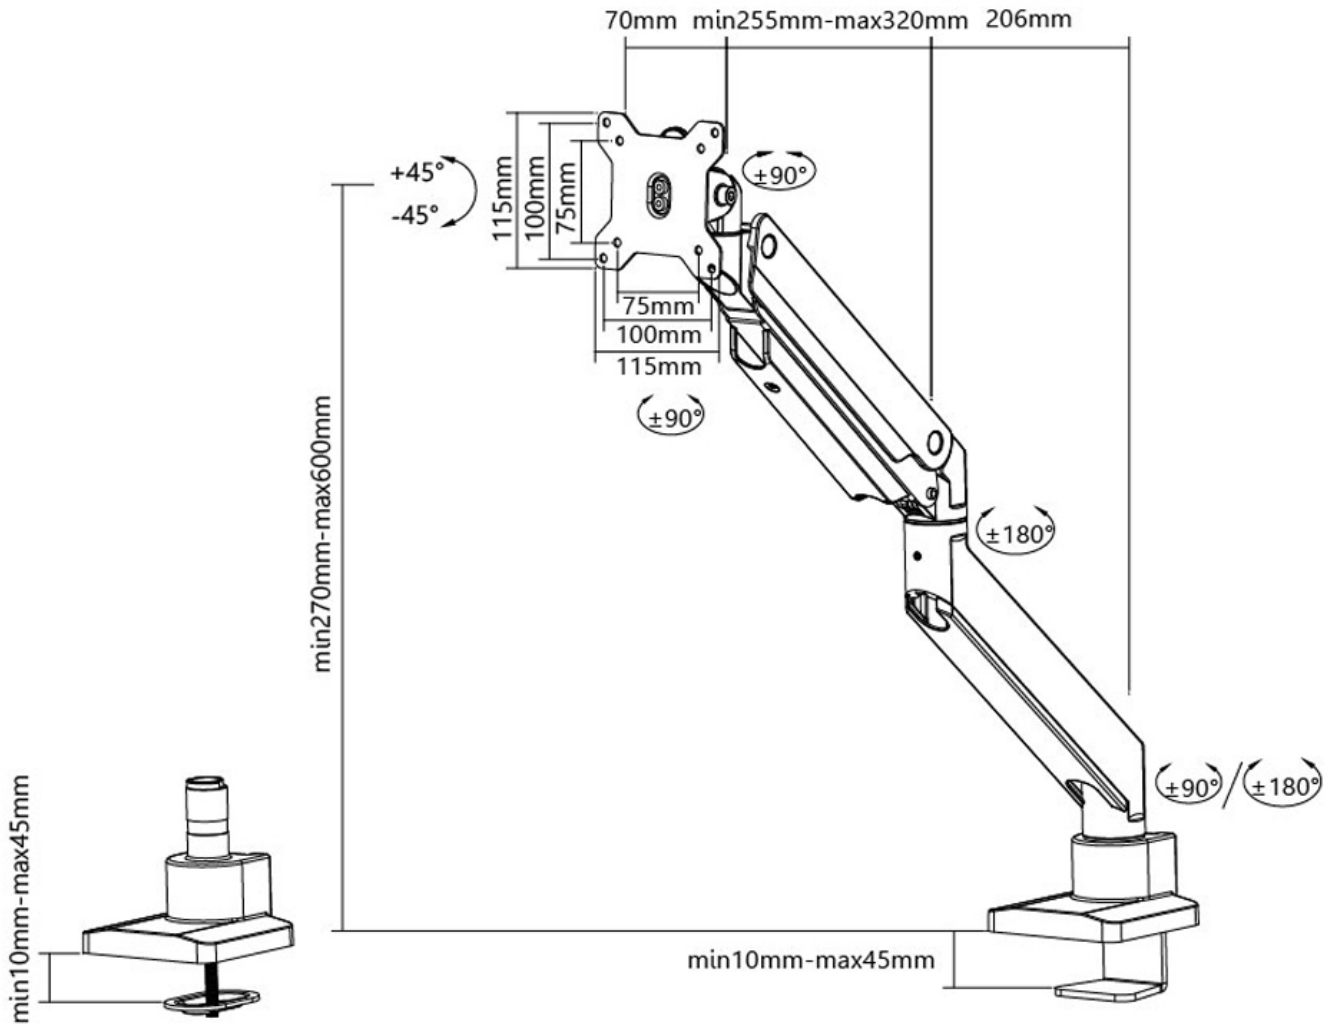

NM-D775BLACKPLUS

NEOMOUNTS NM-D775BLACKPLUS MONITOR ARM 10-49" - GAS SPRING - TOPFIX - 180°-STOP

Neomounts