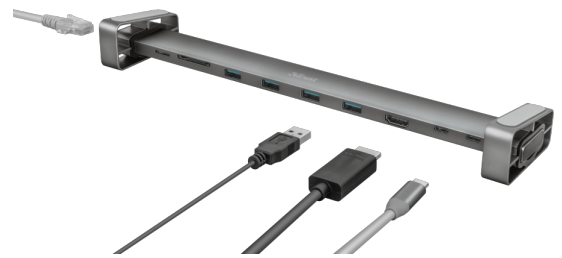

#23417

10-in-1 USB-C Multi-port Dock

Stylish aluminium 10-in-1 USB-C multi-port docking station that adds HDMI, network, cardreader, USB-C and USB-A ports to your laptop using a single USB-C connection

Key features

- Stylish aluminium 10-in-1 USB-C multi-port docking station
- Add extra HDMI, network, card reader, USB-C and USB-A ports to your laptop or tablet using a single USB-C port
- HDMI port with 4K Ultra HD output for connecting a monitor or TV
- Network port with support for fast Gigabit Ethernet
- Card reader with slots for SD and micro SD cards
- USB-C PD port for charging the laptop with up to 60W of power

What's in the box

- 10-in-1 USB-C multi-port docking station

System requirements

- Laptop with Windows 10
- MacBook with macOS 10.11 (El Capitan) or higher
- Tablet with iOS or Android
- USB-C port, with video output