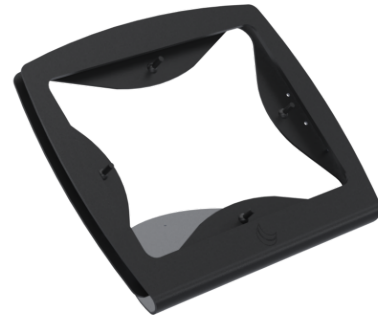

C-Frame for 10,2" 10,5" & 11" w. hinge mount - 02

SPCF700-02

SpacePole TabPOS C-Frame for 10,2" 10,5" & 11" w. hinge mount is an elegant, flexible tablet mount.

Ideal for retail or hospitality environments, it's easy to set up without tools, providing secure mounting, flexibility, and featuring a 5-year warranty.

Designed for 10,2" 10,5" & 11" w. hinge mount
Elegant and functional design Versatile and configurable
Quick and tool-free setup 5-year warranty

Product Specifications

Colour Name	Black
Colour Type	Structured
Device Brand	Apple
Compatible device name	iPad, iPad Air, iPad Pro
Screen setup	Single-sided
Screen size supported	10.2", 10.5", 11"
Main material	Metal
Model Number	A2377 (Wi-Fi), A2459 (Wi-Fi + 5G), A2301 (Wi-Fi + 5G), A2197 (Wi-Fi), A2200 (Wi-Fi + 4G), A2198 (Wi-Fi + 4G), A2270 (Wi-Fi), A2428 (Wi-Fi + 4G), A2429 (Wi-Fi + 4G), A2430 (Wi-Fi + 4G), A2602 (Wi-Fi), A2604 (Wi-Fi + 5G), A2603 (Wi-Fi + 5G), A2152 (Wi-Fi), A2123 (Wi-Fi + 4G), A2153 (Wi-Fi + 4G), A1701 (Wi-Fi), A1709 (Wi-Fi + 4G), A2316 (Wi-Fi), A2324 (Wi-Fi + 4G), A2325 (Wi-Fi + 4G), A2072 (Wi-Fi + 4G), A2588 (Wi-Fi), A2589 (Wi-Fi + 5G), A2757 (Wi-Fi + 5G), A2591 (Wi-Fi + 5G), A2777 (Wi-Fi + 5G), A1980 (Wi-Fi), A2435 (Wi-Fi + 5G), A2013 (Wi-Fi + 4G), A2761 (Wi-Fi + 5G), A1934 (Wi-Fi + 4G), A2762 (Wi-Fi + 5G), A2228 (Wi-Fi), A2068 (Wi-Fi + 4G), A2230 (Wi-Fi + 4G), A2902 (Wi-Fi), A2903 (Wi-Fi + 5G), A3267 (Wi-Fi + 5G), A3266 (Wi-Fi), A3355 (Wi-Fi + 5G), A3354 (Wi-Fi)
Product Version	1.2
Height adjustable?	No
Lock Type	Security Screw
Mounting	Other
Mounting Type	Counter
Units per Box	1
Unit Weight	1.67 kg
Box Weight	2.03 kg
Warranty	5 Years

Product Dimensions

Unit Depth	170.5 mm
Unit Height	183.3 mm
Unit Weight	1.67 kg

Package Dimensions

Box Depth	264 mm
Box Height	318 mm
Box Width	214 mm

Made in the EU

www.ergonomic.solutions