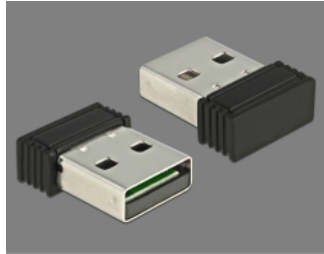

Delock Ergonomic optical 5-button mouse 2.4 GHz wireless with Wrist Rest - right handers

Description

This wireless vertical mouse by Delock is suitable for right handers and stands out due to its ergonomical design. The mouse will be connected to the computer via the compact USB receiver. During transport it can be placed inside a compartment at the bottom of the mouse. The 2.4 GHz wireless technology provides a maximum operating range of up to 10 meters. By pressing the DPI button the sensitivity of the mouse can be adjusted, there are three adjustable DPI levels: 800 / 1000 / 1600. Furthermore this mouse provides a detachable wrist rest, which can be attached magnetically to the mouse, if required.

Special features

- For right handers
- Magnetic wrist rest detachable

Specification

- Connector: 1 x USB 2.0 Type-A male
- Compact nano USB receiver
- For right handers
- 4 standard buttons, 1 scroll wheel and 1 DPI button
- On / Off switch
- Magnetic wrist rest detachable
- Sensitivity: 800 / 1000 / 1600 dpi
- Polling rate: 125 Hz
- Sensor light colour: red
- Bandwidth: 2.4 GHz, operating range up to 10 m
- Plug & Play
- Battery: 1 x AA (included in the package content)
- Dimensions (LxWxH):
 Mouse: ca. 114 x 75 x 50 mm
 Mouse incl. wrist rest: ca. 167 x 103 x 50 mm
- Weight:
 Mouse: ca. 92 g
 Wrist rest: ca. 41.5 g
- Colour: black

Item no. 12673

EAN: 4043619126736

Country of origin: China

Package: Retail Box

Images

General	
Style:	with on / off switch Right handers
Interface	
connector:	1 x USB 2.0 Type-A male
Technical characteristics	
Bandwidth:	2,4 GHz
Operating range:	10 m
Sensibility:	800 / 1200 / 1600 dpi
Polling rate:	125 Hz
Physical characteristics	
Housing material:	Plastic
Weight:	92 g
Length:	114 mm
Width:	75 mm
Height:	50 mm
Colour:	black
Buttons:	4 standard buttons, 1 scroll wheel and 1 DPI button