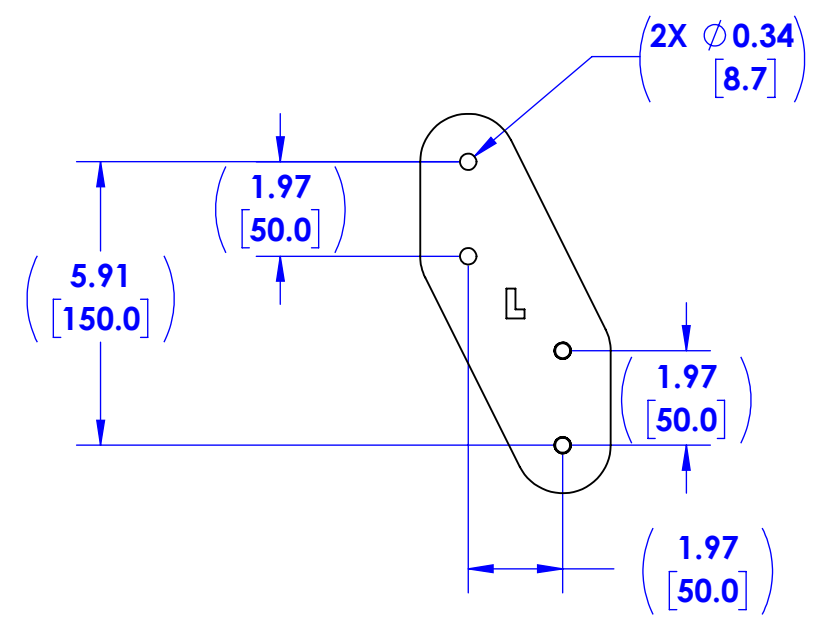

1. **NOTE:**
1. KIOSK/MONITOR DEPTH CAPACITY REDUCED BY .125 (3.2mm) WHEN BRACKETS USED
  2. KIOSK WEIGHT CAPACITY REDUCED BY 5lbs WHEN BRACKETS USED

THE INFORMATION AND DESIGNS CONTAINED IN THIS DRAWING ARE CONFIDENTIAL AND THE PROPRIETARY PROPERTY OF MILESTONE AV TECHNOLOGIES NEITHER THIS DESIGN NOR ANY INFORMATION CONTAINED IN THIS DRAWING MAY BE REPRODUCED OR DISCLOSED TO OTHERS WITHOUT THE EXPRESS WRITTEN CONSENT OF MILESTONE AV TECHNOLOGIES.

CAD GENERATED DRAWING, DO NOT MANUALLY UPDATE.			6436 CITY WEST PKWY EDEN PRAIRIE MN, 55344 PHONE: 866-977-3901 FAX: 877-894-6918	
DRAWN BY	HEF	5/1/2019		
ENG APPROVAL			DESCRIPTION KIOSK VESA ADAPTER BRACKETS	
MFG APPROVAL			MODEL NO. FHBUL	
QA APPROVAL			SIZE B	DWG. NO. TECH-000994
SHEET 5 OF 5			SCALE 1:8	REV. 00