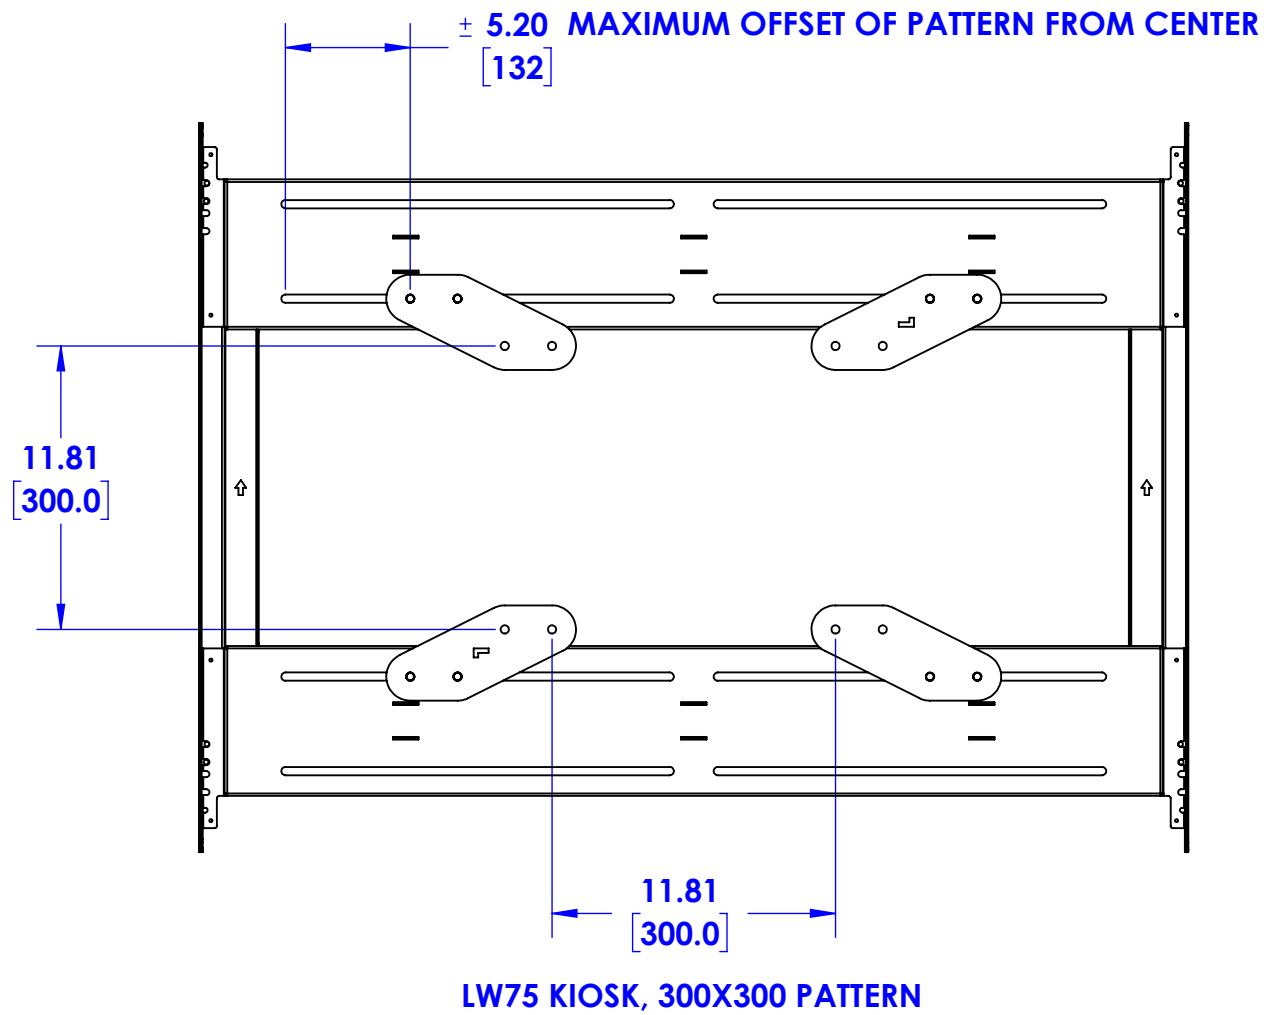

1. **NOTE:**
1. KIOSK/MONITOR DEPTH CAPACITY REDUCED BY .125 (3.2mm) WHEN BRACKETS USED
  2. KIOSK WEIGHT CAPACITY REDUCED BY 5lbs WHEN BRACKETS USED

THE INFORMATION AND DESIGNS CONTAINED IN THIS DRAWING ARE CONFIDENTIAL AND THE PROPRIETARY PROPERTY OF MILESTONE AV TECHNOLOGIES NEITHER THIS DESIGN NOR ANY INFORMATION CONTAINED IN THIS DRAWING MAY BE REPRODUCED OR DISCLOSED TO OTHERS WITHOUT THE EXPRESS WRITTEN CONSENT OF MILESTONE AV TECHNOLOGIES.

CAD GENERATED DRAWING, DO NOT MANUALLY UPDATE.			6436 CITY WEST PKWY EDEN PRAIRIE MN, 55344 PHONE: 866-977-3901 FAX: 877-894-6918	
DRAWN BY	HEF	5/1/2019		
ENG APPROVAL			DESCRIPTION KIOSK VESA ADAPTER BRACKETS	
MFG APPROVAL			MODEL NO. FHBUL	
QA APPROVAL			SIZE B	DWG. NO. TECH-000994
SHEET 4 OF 5			SCALE 1:8	REV. 00