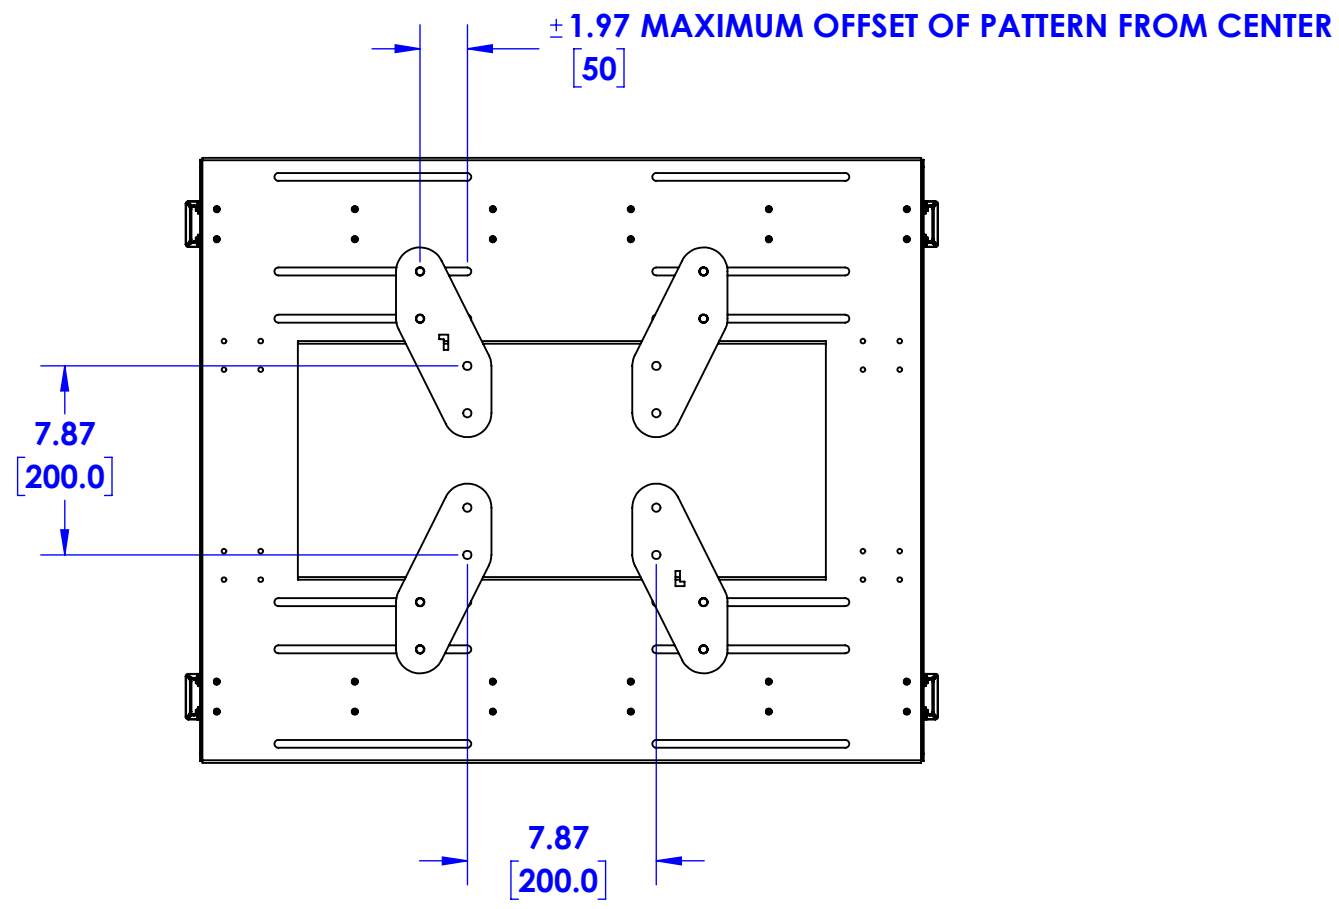

LF49, LF50, AND LF55 KIOSK, 300X300 PATTERN