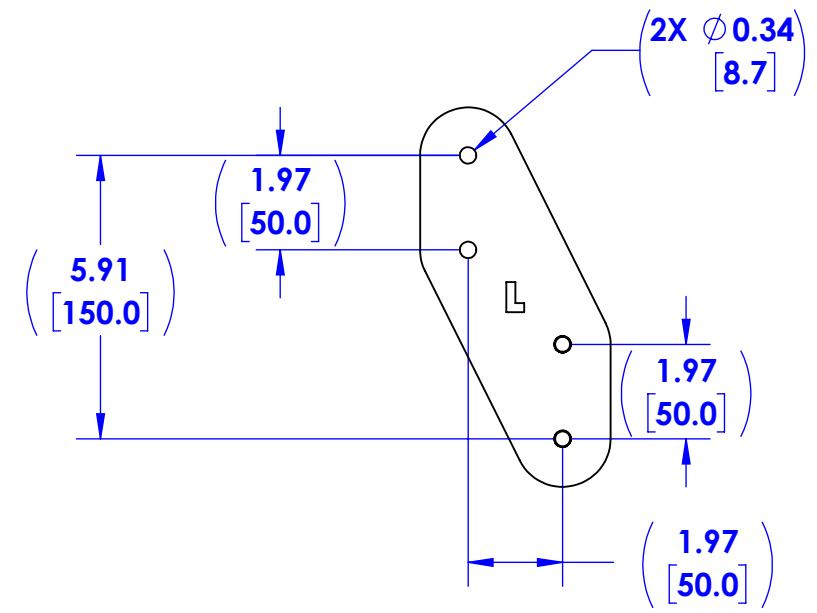

LW46, LW47, AND LW48 KIOSK, 200X200 PATTERN

NOTE:
 1. KIOSK/MONITOR DEPTH CAPACITY REDUCED BY .125 (3.2mm) WHEN BRACKETS USED
 2. KIOSK WEIGHT CAPACITY REDUCED BY 5lbs WHEN BRACKETS USED

THE INFORMATION AND DESIGNS CONTAINED IN THIS DRAWING ARE CONFIDENTIAL AND THE PROPRIETARY PROPERTY OF MILESTONE AV TECHNOLOGIES NEITHER THIS DESIGN NOR ANY INFORMATION CONTAINED IN THIS DRAWING MAY BE REPRODUCED OR DISCLOSED TO OTHERS WITHOUT THE EXPRESS WRITTEN CONSENT OF MILESTONE AV TECHNOLOGIES.

LW49, LW50, AND LW55 KIOSK, 200X200 PATTERN

LW49, LW50, AND LW55 KIOSK, 600X600 PATTERN

- NOTE:**
1. KIOSK/MONITOR DEPTH CAPACITY REDUCED BY .125 (3.2mm) WHEN BRACKETS USED
 2. KIOSK WEIGHT CAPACITY REDUCED BY 5lbs WHEN BRACKETS USED