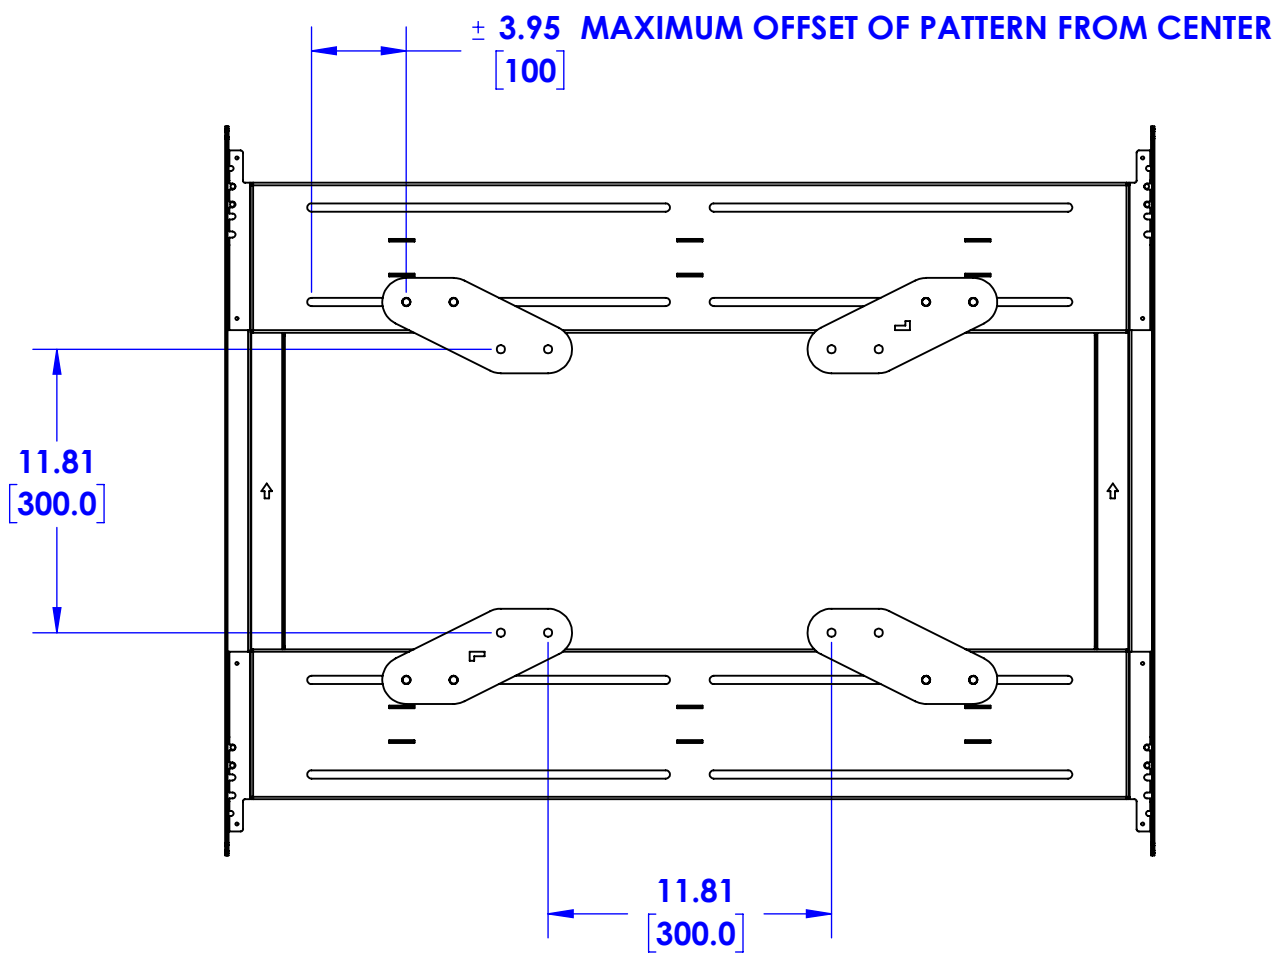

LW65 AND LW70 KIOSK, 300X300 PATTERN