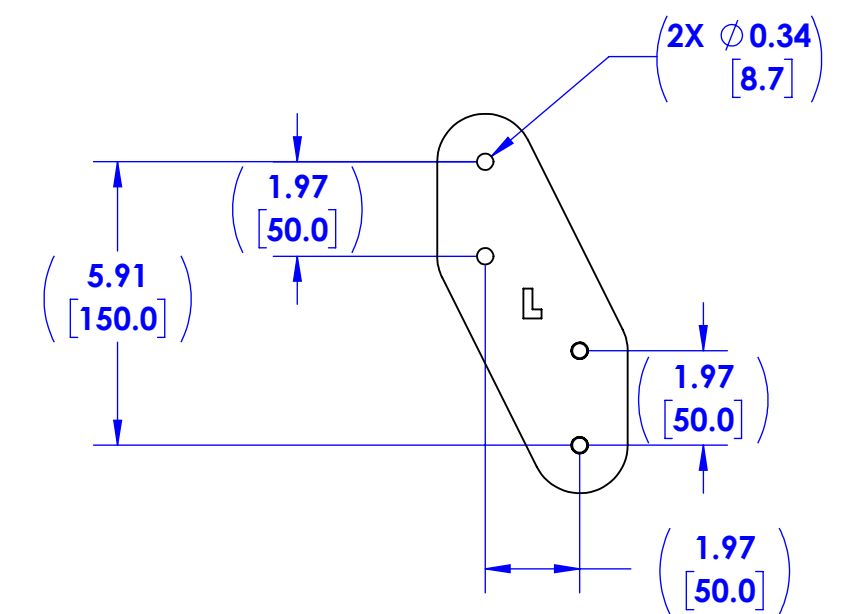

1. **NOTE:**
1. KIOSK/MONITOR DEPTH CAPACITY REDUCED BY .125 (3.2mm) WHEN BRACKETS USED
  2. KIOSK WEIGHT CAPACITY REDUCED BY 5lbs WHEN BRACKETS USED

THE INFORMATION AND DESIGNS CONTAINED IN THIS DRAWING ARE CONFIDENTIAL AND THE PROPRIETARY PROPERTY OF MILESTONE AV TECHNOLOGIES NEITHER THIS DESIGN NOR ANY INFORMATION CONTAINED IN THIS DRAWING MAY BE REPRODUCED OR DISCLOSED TO OTHERS WITHOUT THE EXPRESS WRITTEN CONSENT OF MILESTONE AV TECHNOLOGIES.

CAD GENERATED DRAWING, DO NOT MANUALLY UPDATE.			6436 CITY WEST PKWY EDEN PRAIRIE MN, 55344 PHONE: 866-977-3901 FAX: 877-894-6918	
DRAWN BY	HEF	5/1/2019		
ENG APPROVAL			DESCRIPTION KIOSK VESA ADAPTER BRACKETS	
MFG APPROVAL			MODEL NO. FHBUL	
QA APPROVAL			SIZE B	DWG. NO. TECH-000994
SHEET 4 OF 5			SCALE 1:8	REV. 00