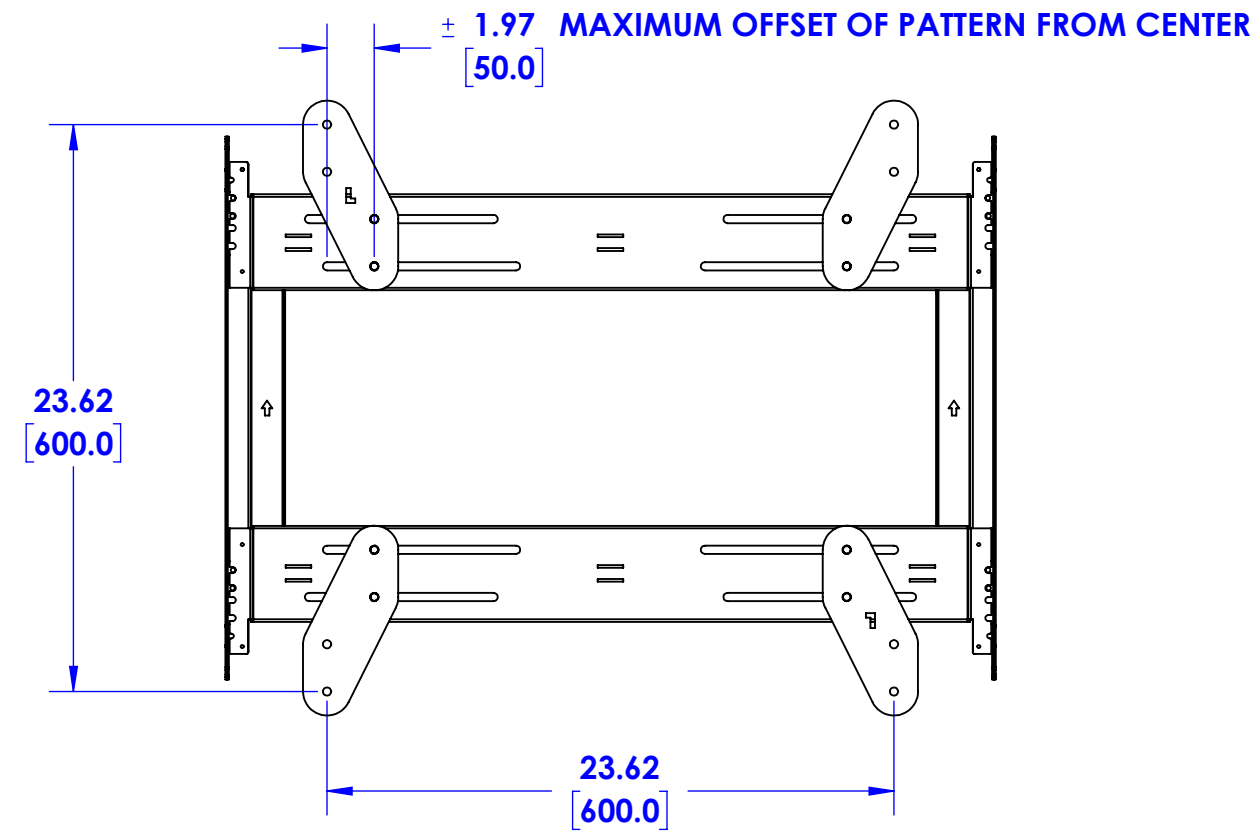

LW46, LW47, AND LW48 KIOSK, 200X200 PATTERN

NOTE:
 1. KIOSK/MONITOR DEPTH CAPACITY REDUCED BY .125 (3.2mm) WHEN BRACKETS USED
 2. KIOSK WEIGHT CAPACITY REDUCED BY 5lbs WHEN BRACKETS USED

THE INFORMATION AND DESIGNS CONTAINED IN THIS DRAWING ARE CONFIDENTIAL AND THE PROPRIETARY PROPERTY OF MILESTONE AV TECHNOLOGIES NEITHER THIS DESIGN NOR ANY INFORMATION CONTAINED IN THIS DRAWING MAY BE REPRODUCED OR DISCLOSED TO OTHERS WITHOUT THE EXPRESS WRITTEN CONSENT OF MILESTONE AV TECHNOLOGIES.

LW49, LW50, AND LW55 KIOSK, 200X200 PATTERN

LW49, LW50, AND LW55 KIOSK, 600X600 PATTERN

- NOTE:**
1. KIOSK/MONITOR DEPTH CAPACITY REDUCED BY .125 (3.2mm) WHEN BRACKETS USED
 2. KIOSK WEIGHT CAPACITY REDUCED BY 5lbs WHEN BRACKETS USED