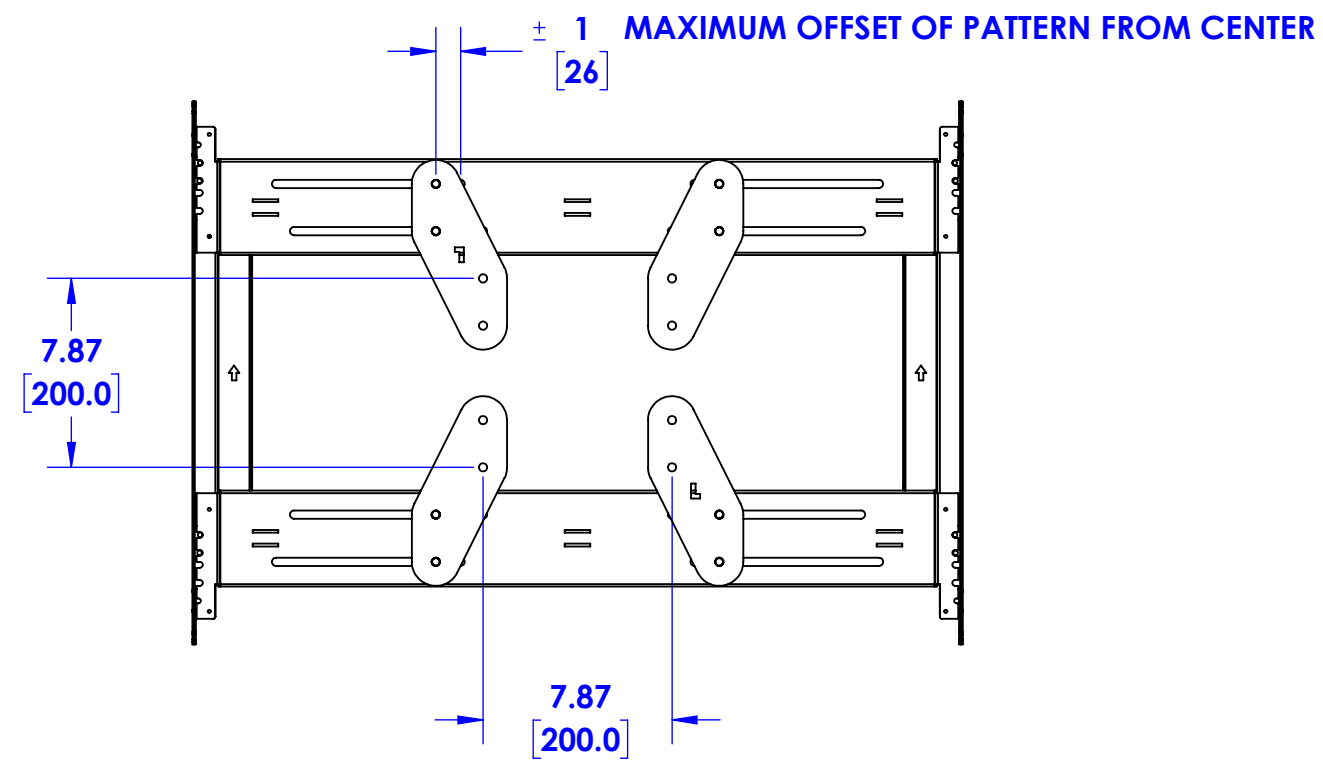

LW46, LW47, AND LW48 KIOSK, 200X200 PATTERN

NOTE:
 1. KIOSK/MONITOR DEPTH CAPACITY REDUCED BY .125 (3.2mm) WHEN BRACKETS USED
 2. KIOSK WEIGHT CAPACITY REDUCED BY 5lbs WHEN BRACKETS USED

THE INFORMATION AND DESIGNS CONTAINED IN THIS DRAWING ARE CONFIDENTIAL AND THE PROPRIETARY PROPERTY OF MILESTONE AV TECHNOLOGIES NEITHER THIS DESIGN NOR ANY INFORMATION CONTAINED IN THIS DRAWING MAY BE REPRODUCED OR DISCLOSED TO OTHERS WITHOUT THE EXPRESS WRITTEN CONSENT OF MILESTONE AV TECHNOLOGIES.

LW49, LW50, AND LW55 KIOSK, 200X200 PATTERN

LW49, LW50, AND LW55 KIOSK, 600X600 PATTERN

- NOTE:**
1. KIOSK/MONITOR DEPTH CAPACITY REDUCED BY .125 (3.2mm) WHEN BRACKETS USED
 2. KIOSK WEIGHT CAPACITY REDUCED BY 5lbs WHEN BRACKETS USED