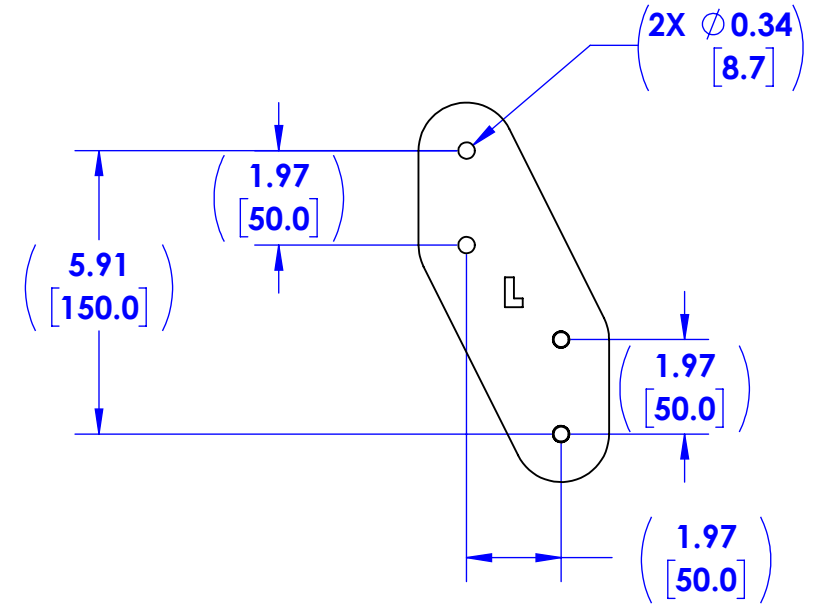

1. **NOTE:**
1. KIOSK/MONITOR DEPTH CAPACITY REDUCED BY .125 (3.2mm) WHEN BRACKETS USED
  2. KIOSK WEIGHT CAPACITY REDUCED BY 5lbs WHEN BRACKETS USED

THE INFORMATION AND DESIGNS CONTAINED IN THIS DRAWING ARE CONFIDENTIAL AND THE PROPRIETARY PROPERTY OF MILESTONE AV TECHNOLOGIES NEITHER THIS DESIGN NOR ANY INFORMATION CONTAINED IN THIS DRAWING MAY BE REPRODUCED OR DISCLOSED TO OTHERS WITHOUT THE EXPRESS WRITTEN CONSENT OF MILESTONE AV TECHNOLOGIES.

CAD GENERATED DRAWING, DO NOT MANUALLY UPDATE.			6436 CITY WEST PKWY EDEN PRAIRIE MN, 55344 PHONE: 866-977-3901 FAX: 877-894-6918
DRAWN BY	HEF	5/1/2019	
ENG APPROVAL			DESCRIPTION
MFG APPROVAL			KIOSK VESA ADAPTER BRACKETS
QA APPROVAL			MODEL NO.
SHEET 3 OF 5			FHBUL
SCALE	1:8	SIZE	DWG. NO.
		B	TECH-000994
			REV.
			00