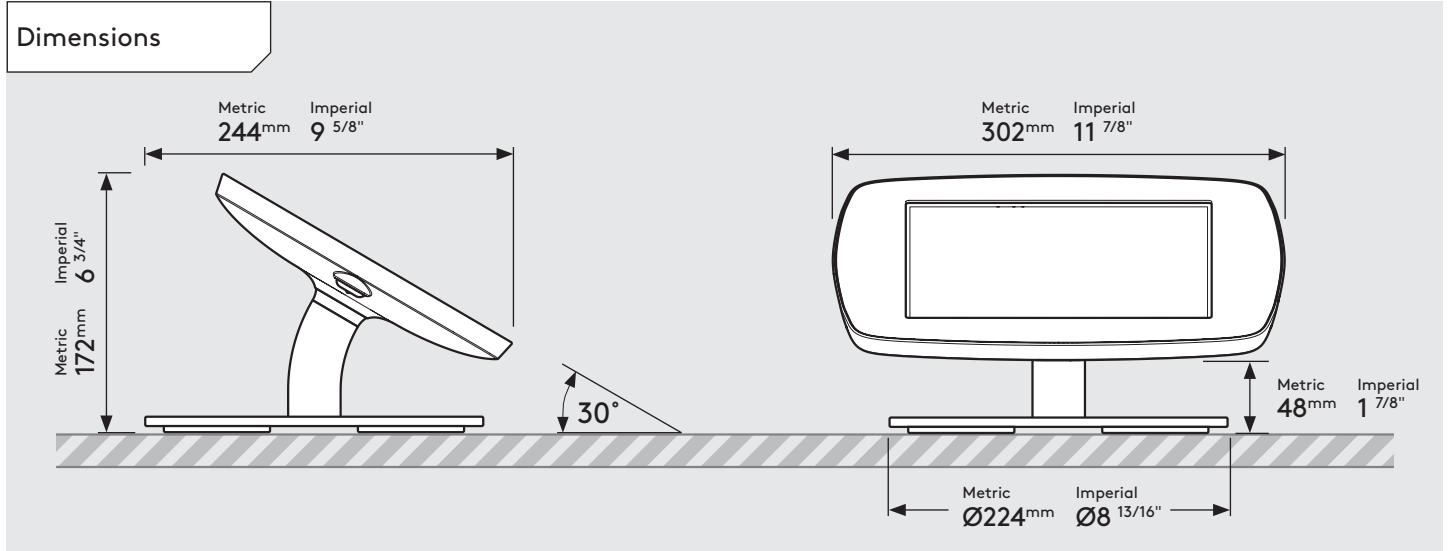

PRODUCT DATA SHEET - BOUNCEPAD DESK COUNTER

bouncepad®

Case: Midi   **Arm:** Desk   **Mounting:** Freestanding Base   **Packaged weight:** 3.8kg   **Colour:** White
Black