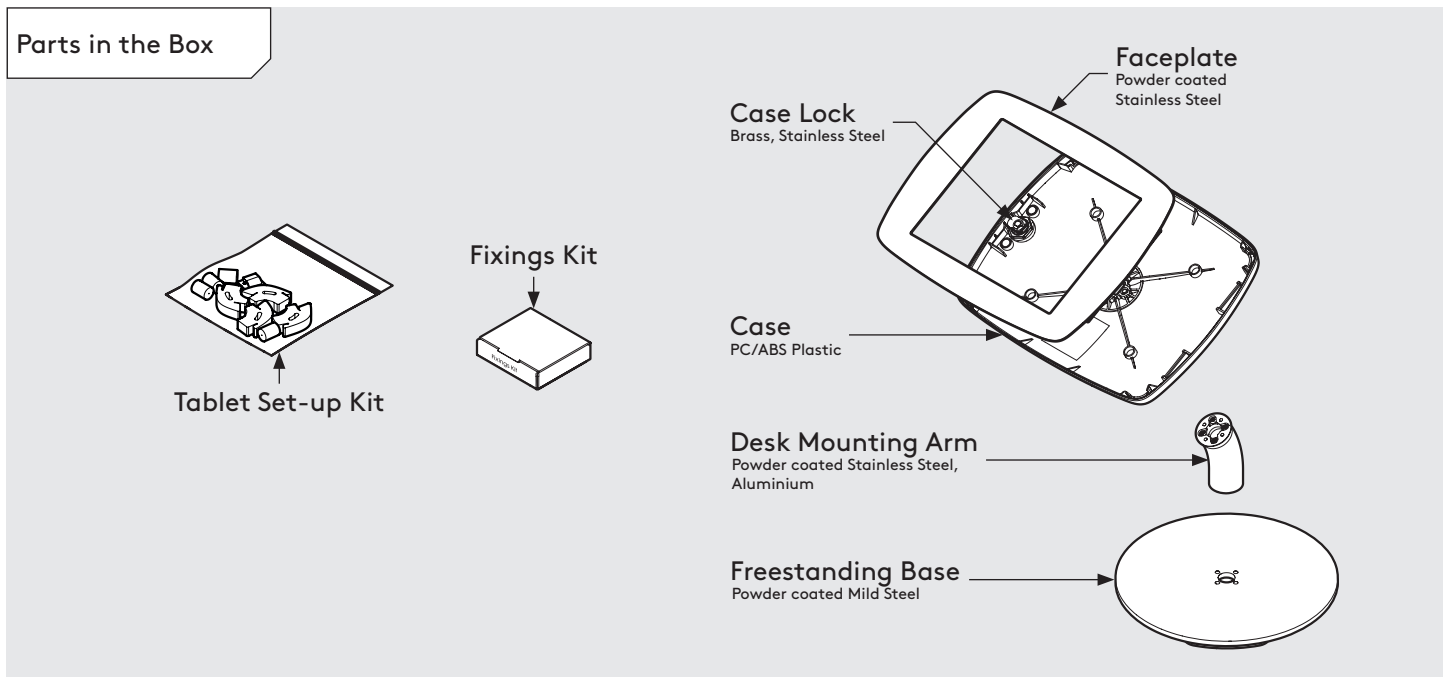

PRODUCT DATA SHEET - BOUNCEPAD DESK COUNTER

bouncepad®

Case: Midi   **Arm:** Desk   **Mounting:** Freestanding Base   **Packaged weight:** 3.8kg   **Colour:** White
Black