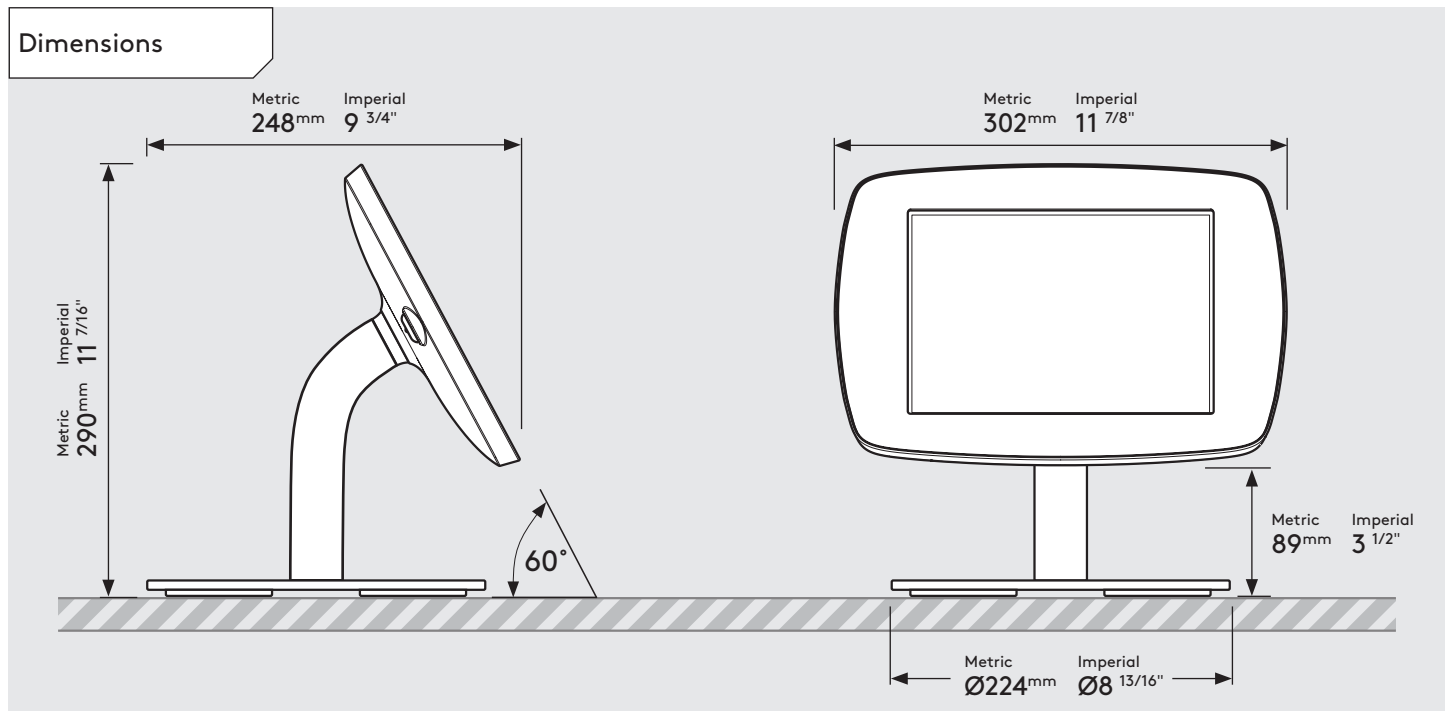

PRODUCT DATA SHEET - BOUNCEPAD COUNTER 60

bouncepad®

Case: Midi   **Arm:** Static60   **Mounting:** Freestanding Base   **Packaged weight:** 3.8kg   **Colour:** White
Black