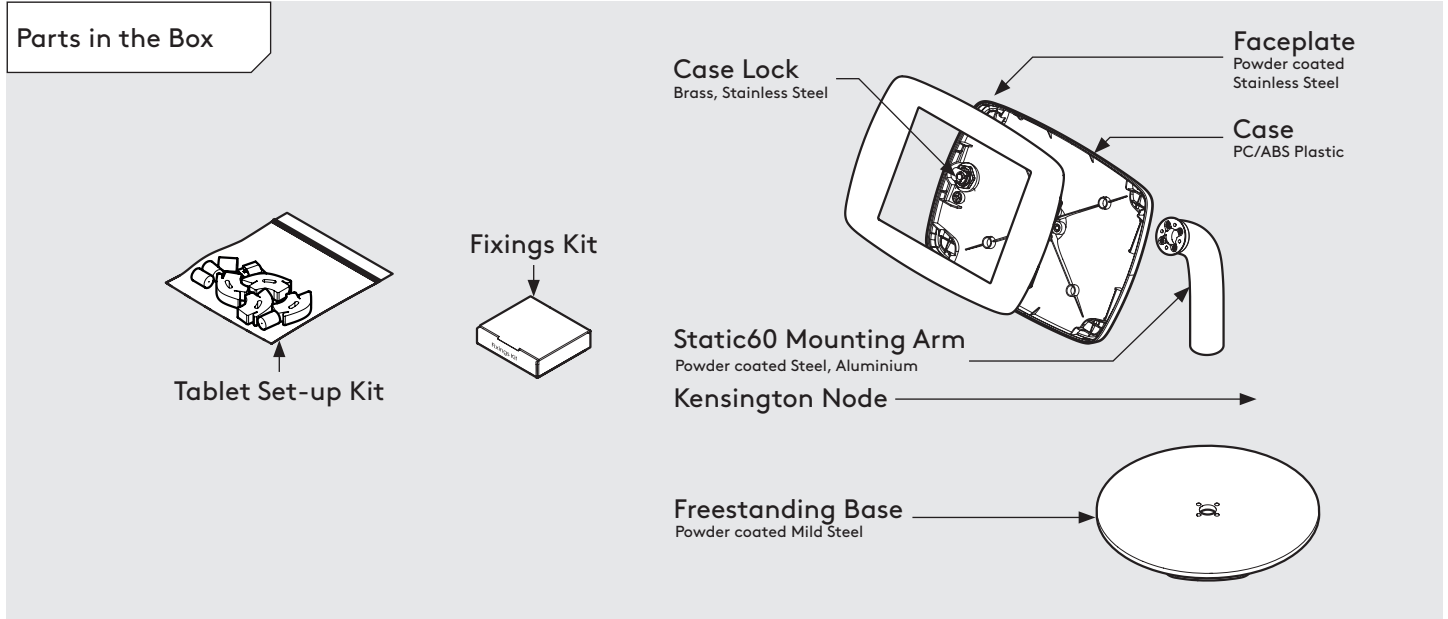

PRODUCT DATA SHEET - BOUNCEPAD COUNTER 60

bouncepad®

Case: Mini   **Arm:** Static60   **Mounting:** Freestanding Base   **Packaged weight:** 3.6kg   **Colour:** White
Black