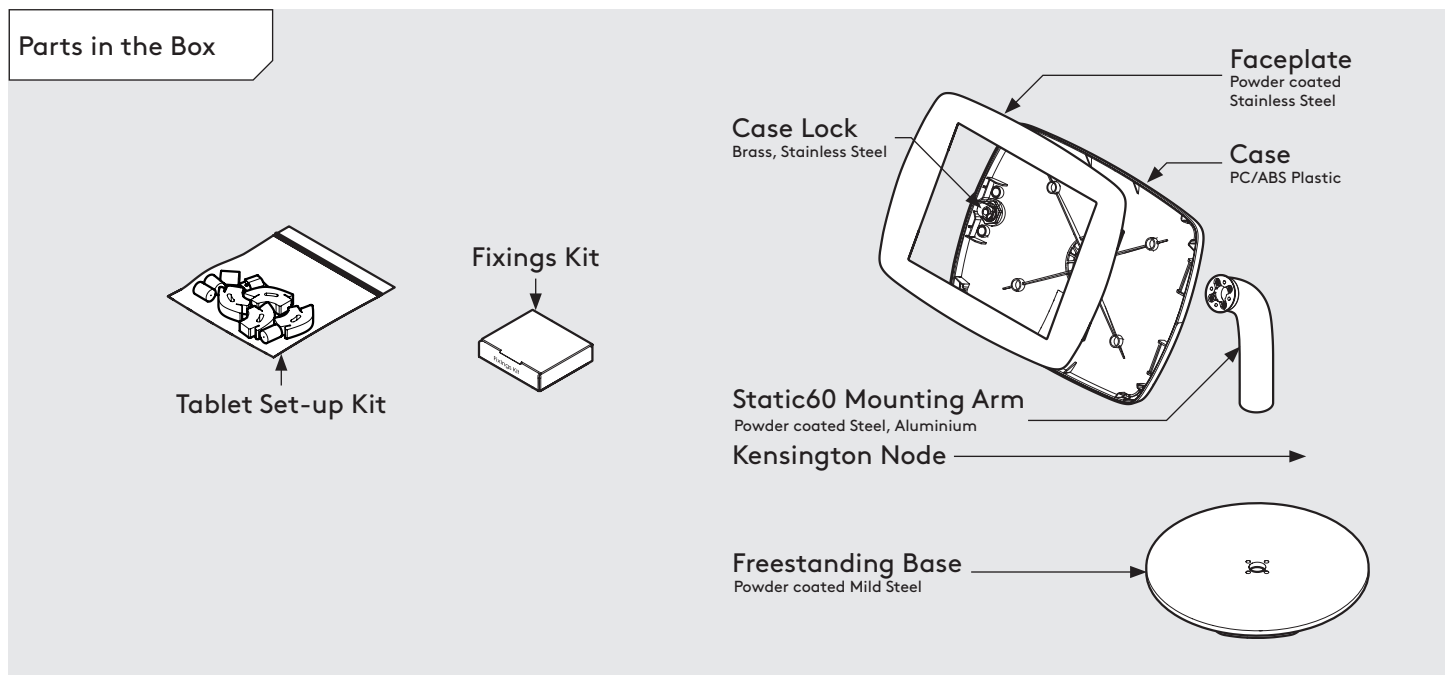

PRODUCT DATA SHEET - BOUNCEPAD COUNTER 60

bouncepad®

Case: Midi   **Arm:** Static60   **Mounting:** Freestanding Base   **Packaged weight:** 3.8kg   **Colour:** White
Black