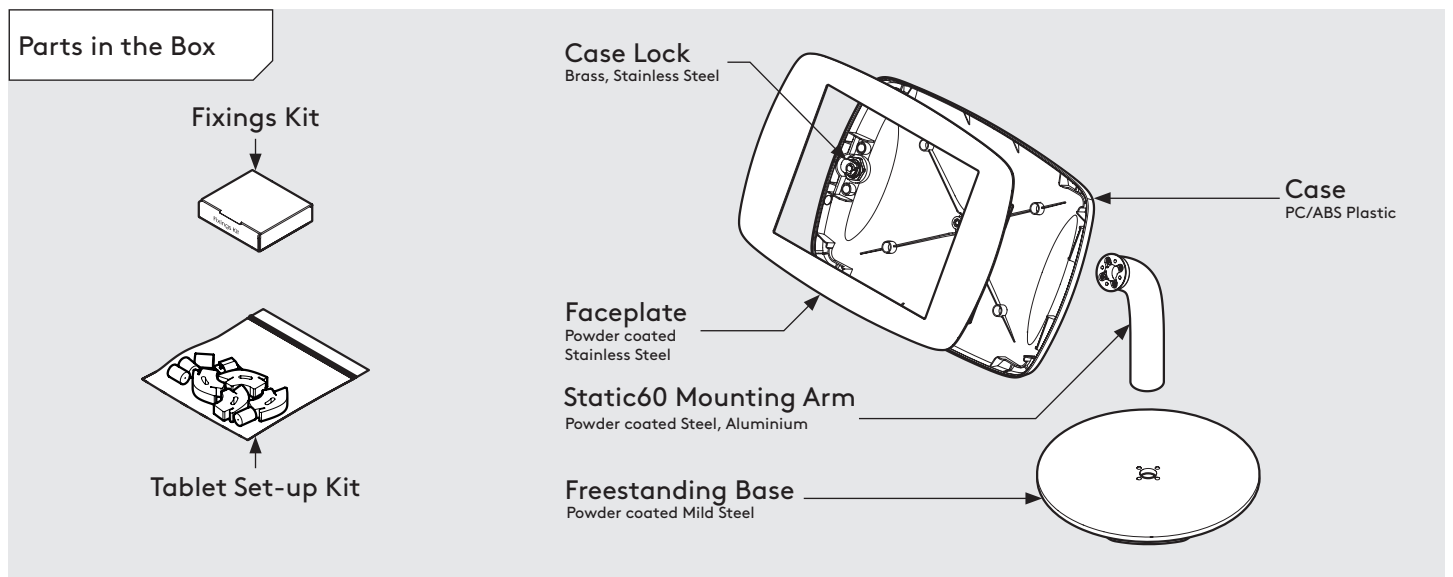

PRODUCT DATA SHEET - BOUNCEPAD COUNTER 60

bouncepad®

Case: Maxi   **Arm:** Static 60   **Mounting:** Freestanding Base   **Packaged weight:** 4.0kg   **Colour:** White
Black