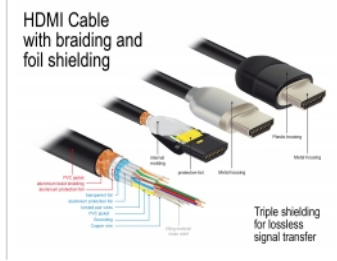

Specification

- Connectors:
 - 1 x HDMI-A male >
 - 1 x HDMI-A male
- Certified Premium HDMI cable
- High Speed HDMI with Ethernet (HEC) specification
- Cable gauge: 30 AWG
- Cable diameter: ca. 5.7 mm
- Twisted-pair cabling
- Copper conductor
- Triple shielded cable
- Contacts gold-plated
- Transmission of audio and video signals
- Data transfer rate up to 18 Gb/s
- Resolution up to 3840 x 2160 @ 60 Hz (depending on the system and the connected hardware)
- 3D support: up to 1920 x 1080 @ 60 Hz; 3840 x 2160 @ 30 Hz (depending on the system and the connected hardware)
- Supports the 21:9 cinema aspect ratio
- Supports 1080p HFR (High Frame Rate) 3D
- Up to 120 Hz refresh rate
- Supports transmission of 2 video channels simultaneously to use one display for two viewers
- Supports colour sampling in 4:2:0 format (original format of Blu-Ray, DVD and TV)
- Contains Audio Return Channel (ARC)
- Up to 32 audio channels for speakers
- Up to 1536 kHz audio sampling rate
- Supports transmission of up to 4 audio channels simultaneously
- Supports dynamic adjustment of lip synchronicity for audio / video delays
- Supports CEC 2.0 control commands
- Supports Dolby® TrueHD and DTS-HD Master Audio™
- Supports HDR
- More lively and natural colours
- Colour: black
- Length incl. connectors: ca. 1 m

System requirements

- A free HDMI-A interface

Item no. 84963

EAN: 4043619849635

Country of origin: China

Package: Retail Box

Package content

- Premium HDMI cable

Images

General	
Specification:	High Speed HDMI with Ethernet
Interface	
Connector 1:	1 x HDMI-A 19 pin male
Connector 2:	1 x HDMI-A 19 pin male
Technical characteristics	
Data transfer rate:	up to 18 Gb/s
Maximum screen resolution:	3D: 3840 x 2160 @ 30 Hz 3840 x 2160 @ 60 Hz
Maximum refresh rate:	120 Hz
Physical characteristics	
Cable diameter:	5.7 mm
Pin finishing:	gold-plated
Conductor material:	copper
Conductor gauge:	30 AWG
Shielding:	triple
Length:	1 m
Colour:	black