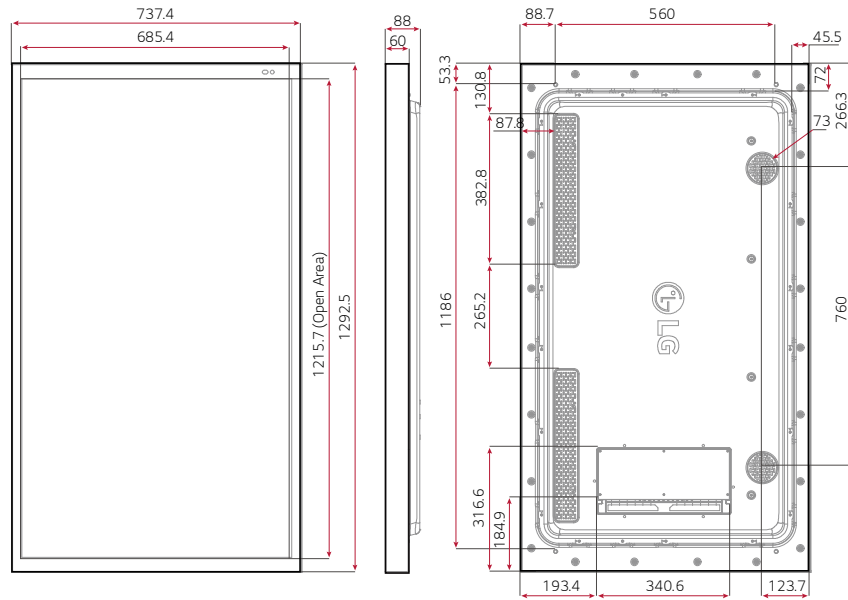

* The image is for illustrative purposes only

55XE4F

49XE4F

CONNECTIVITY

- ① SPEAKER OUT ④ RS232C OUT ⑦ LAN IN
- ② HDMI IN ⑤ DP IN ⑧ LAN OUT
- ③ RS232C IN ⑥ USB IN ⑨ HDBaseT IN

XE4F Series		55XE4F	49XE4F
PANEL	Screen Size	55	49
	Panel Technology	IPS, M+(WRGB)	IPS, M+(WRGB)
	Back Light Type	Direct	Direct
	Aspect Ratio	16 : 9	16 : 9
	Native Resolution	1,920 x 1,080 (FHD, WRGB)	1,920 x 1,080 (FHD, WRGB)
	Brightness	4,000 cd/m ² (Typ.), 3,200 cd/m ² (Min.)	4,000 cd/m ² (Typ.), 3,200 cd/m ² (Min.)
	Contrast Ratio	1,200:1	1,300:1
	Dynamic CR	500,000:1	500,000:1
	Viewing Angle (H x V)	178 x 178	178 x 178
	Response Time	Typ. 9ms (G to G BW)	Typ. 8ms (G to G BW)
	Surface Treatment (Haze, Quarter Wave Plate)	Haze 3%, QWP	Haze 3%, QWP
	Local dimming	48 Blocks	48 Blocks
	Life Time (Typ.)	50,000 Hrs	50,000 Hrs
	Operation Hours	24 Hrs	24 Hrs
Orientation	Portrait & Landscape	Portrait & Landscape	
CONNECTIVITY	Input	HDMI(2), DP, HDBaseT, USB(2)	
	Output	External Speaker Out(L/R)	
	External Control	RS232C In/Out, RJ45(LAN) In/Out	
PHYSICAL SPECIFICATION	Protection Glass	5mm(IK 10, Degree of Protection, Tempered, Anti-Reflective)	5mm(IK 10, Degree of Protection, Tempered, Anti-Reflective)
	Bezel Color	Black	Black
	Bezel Width	38.4mm(T/B), 26.0mm(L/R)	38.4mm(T/B), 26.0mm(L/R)
	Monitor Dimension (W x H x D)	737.4 x 1,292.5 x 88.0mm	656.2 x 1153x 88.0mm
	Weight (Head)	40kg	32Kg (TBD)
	Packing Dimensions (W x H x D)	1,446 x 890 x 207 mm	1,286 x 797 x 207mm
	Packed Weight	45kg	37Kg (TBD)
Handle	X	X	
KEY FEATURE	webOS4.0 Platform, Internal Memory(16G, System 4GB+ Available 12GB) Temperature Sensor, Auto Brightness sensor, BLU Sensor, Pixel sensor, Gyro Sensor, Humidity Sensor Outdoor API control, HDBaseT, WOL, webRTC, Control Manager; DPM, Smart Energy Saving		
ENVIRONMENT CONDITIONS	Operation Temperature	-30°C to 50 °C	-30°C to 50 °C
	Operation Humidity	5 % to 100 %	5 % to 100 %
POWER	Power Supply	100-240V~, 50/60Hz	100-240V~, 50/60Hz
	Power Type	Built-In Power	Built-In Power
POWER CONSUMPTION	Typ./Max.	310/390W	290/370W
	Smart Energy Saving	170W	170W
CERTIFICATION	Safety	IEC 60950-1 / EN 60950-1 / UL 60950-1	IEC 60950-1 / EN 60950-1 / UL 60950-1
	EMC	FCC Class "A" / CE / KCC	FCC Class "A" / CE / KCC
	ErP / Energy Star	ErP "C" /NA	ErP "C" /NA
SOFTWARE COMPATIBILITY	SuperSign	Yes(CMS, Control)	Yes(CMS, Control)
	Signage365Care	Yes	Yes
ACCESSORY	Basic	Remote Controller, Manual(EIG, IG , OM), Regulation Book, Phone to RS232C Gender, HDMI Cable , POWER CABLE, Battery	