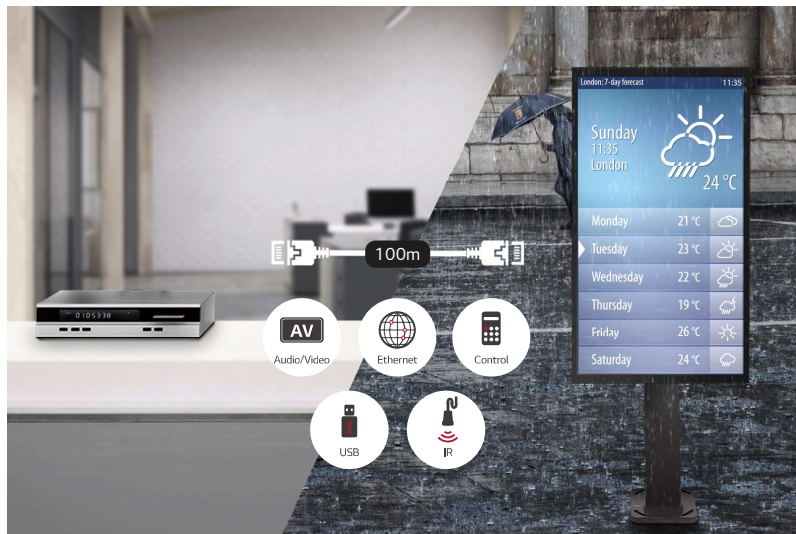

Support HDBaseT™

XE4F Series support HDBaseT™, the global standard for the transmission of ultra-high definition video & audio, Ethernet, controls, USB and IR over a single, long-distance cable, for easier control of the display and saving installation and maintenance costs.

* XE4F Series don't support the power supply

Web Monitoring

This web-based monitoring solution is user-friendly and allows the user to be at ease. It enables the user to have full access anywhere at anytime from their mobile phone while having access to both current and past data. It allows the user to monitor the unit, make adjustments, and control the unit remotely in real time.