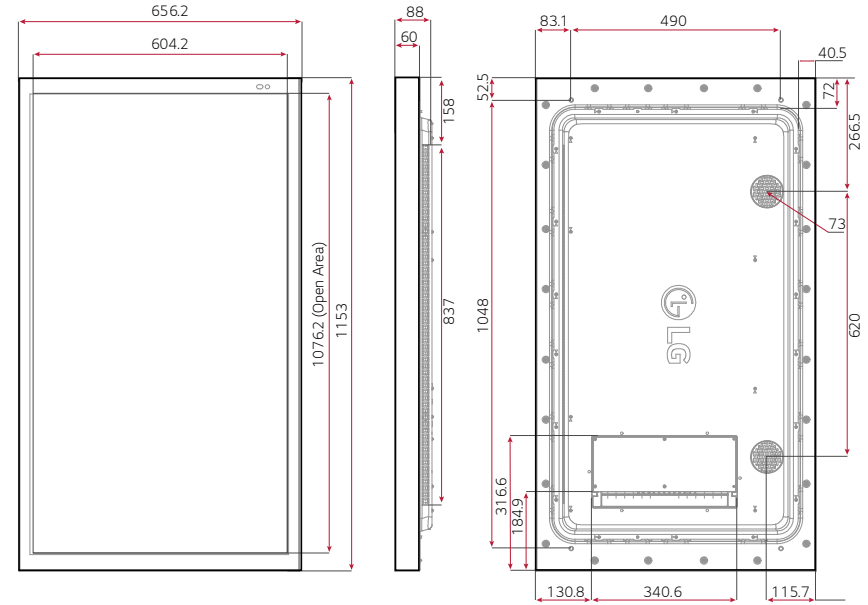

* The image is for illustrative purposes only

55XE4F

49XE4F

CONNECTIVITY

- ① SPEAKER OUT ④ RS232C OUT ⑦ LAN IN
- ② HDMI IN ⑤ DP IN ⑧ LAN OUT
- ③ RS232C IN ⑥ USB IN ⑨ HDBaseT IN

XE4F Series		55XE4F	49XE4F
PANEL	Screen Size	55	49
	Panel Technology	IPS, M+(WRGB)	IPS, M+(WRGB)
	Back Light Type	Direct	Direct
	Aspect Ratio	16 : 9	16 : 9
	Native Resolution	1,920 x 1,080 (FHD, WRGB)	1,920 x 1,080 (FHD, WRGB)
	Brightness	4,000 cd/m ² (Typ.), 3,200 cd/m ² (Min.)	4,000 cd/m ² (Typ.), 3,200 cd/m ² (Min.)
	Contrast Ratio	1,200:1	1,300:1
	Dynamic CR	500,000:1	500,000:1
	Viewing Angle (H x V)	178 x 178	178 x 178
	Response Time	Typ. 9ms (G to G BW)	Typ. 8ms (G to G BW)
	Surface Treatment (Haze, Quarter Wave Plate)	Haze 3%, QWP	Haze 3%, QWP
	Local dimming	48 Blocks	48 Blocks
	Life Time (Typ.)	50,000 Hrs	50,000 Hrs
	Operation Hours	24 Hrs	24 Hrs
Orientation	Portrait & Landscape	Portrait & Landscape	
CONNECTIVITY	Input	HDMI(2), DP, HDBaseT, USB(2)	
	Output	External Speaker Out(L/R)	
	External Control	RS232C In/Out, RJ45(LAN) In/Out	
PHYSICAL SPECIFICATION	Protection Glass	5mm(IK 10, Degree of Protection, Tempered, Anti-Reflective)	5mm(IK 10, Degree of Protection, Tempered, Anti-Reflective)
	Bezel Color	Black	Black
	Bezel Width	38.4mm(T/B), 26.0mm(L/R)	38.4mm(T/B), 26.0mm(L/R)
	Monitor Dimension (W x H x D)	737.4 x 1,292.5 x 88.0mm	656.2 x 1153x 88.0mm
	Weight (Head)	40kg	32Kg (TBD)
	Packing Dimensions (W x H x D)	1,446 x 890 x 207 mm	1,286 x 797 x 207mm
	Packed Weight	45kg	37Kg (TBD)
Handle	X	X	
KEY FEATURE	webOS4.0 Platform, Internal Memory(16G, System 4GB+ Available 12GB) Temperature Sensor, Auto Brightness sensor, BLU Sensor, Pixel sensor, Gyro Sensor, Humidity Sensor Outdoor API control, HDBaseT, WOL, webRTC, Control Manager; DPM, Smart Energy Saving		
ENVIRONMENT CONDITIONS	Operation Temperature	-30°C to 50 °C	-30°C to 50 °C
	Operation Humidity	5 % to 100 %	5 % to 100 %
POWER	Power Supply	100-240V~, 50/60Hz	100-240V~, 50/60Hz
	Power Type	Built-In Power	Built-In Power
POWER CONSUMPTION	Typ./Max.	310/390W	290/370W
	Smart Energy Saving	170W	170W
CERTIFICATION	Safety	IEC 60950-1 / EN 60950-1 / UL 60950-1	IEC 60950-1 / EN 60950-1 / UL 60950-1
	EMC	FCC Class "A" / CE / KCC	FCC Class "A" / CE / KCC
	ErP / Energy Star	ErP "C" /NA	ErP "C" /NA
SOFTWARE COMPATIBILITY	SuperSign	Yes(CMS, Control)	Yes(CMS, Control)
	Signage365Care	Yes	Yes
ACCESSORY	Basic	Remote Controller, Manual(EIG, IG , OM), Regulation Book, Phone to RS232C Gender, HDMI Cable , POWER CABLE, Battery	