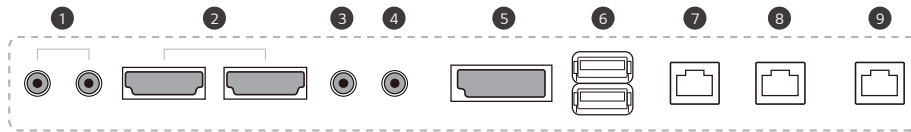

* The image is for illustrative purposes only

55XE4F

49XE4F

CONNECTIVITY

- ① SPEAKER OUT ④ RS232C OUT ⑦ LAN IN
- ② HDMI IN ⑤ DP IN ⑧ LAN OUT
- ③ RS232C IN ⑥ USB IN ⑨ HDBaseT IN

XE4F Series		55XE4F	49XE4F
PANEL	Screen Size	55	49
	Panel Technology	IPS, M+(WRGB)	IPS, M+(WRGB)
	Back Light Type	Direct	Direct
	Aspect Ratio	16 : 9	16 : 9
	Native Resolution	1,920 x 1,080 (FHD, WRGB)	1,920 x 1,080 (FHD, WRGB)
	Brightness	4,000 cd/m ² (Typ.), 3,200 cd/m ² (Min.)	4,000 cd/m ² (Typ.), 3,200 cd/m ² (Min.)
	Contrast Ratio	1,200:1	1,300:1
	Dynamic CR	500,000:1	500,000:1
	Viewing Angle (H x V)	178 x 178	178 x 178
	Response Time	Typ. 9ms (G to G BW)	Typ. 8ms (G to G BW)
	Surface Treatment (Haze, Quarter Wave Plate)	Haze 3%, QWP	Haze 3%, QWP
	Local dimming	48 Blocks	48 Blocks
	Life Time (Typ.)	50,000 Hrs	50,000 Hrs
	Operation Hours	24 Hrs	24 Hrs
Orientation	Portrait & Landscape	Portrait & Landscape	
CONNECTIVITY	Input	HDMI(2), DP, HDBaseT, USB(2)	
	Output	External Speaker Out(L/R)	
	External Control	RS232C In/Out, RJ45(LAN) In/Out	
PHYSICAL SPECIFICATION	Protection Glass	5mm(IK 10, Degree of Protection, Tempered, Anti-Reflective)	5mm(IK 10, Degree of Protection, Tempered, Anti-Reflective)
	Bezel Color	Black	Black
	Bezel Width	38.4mm(T/B), 26.0mm(L/R)	38.4mm(T/B), 26.0mm(L/R)
	Monitor Dimension (W x H x D)	737.4 x 1,292.5 x 88.0mm	656.2 x 1153x 88.0mm
	Weight (Head)	40kg	32Kg (TBD)
	Packing Dimensions (W x H x D)	1,446 x 890 x 207 mm	1,286 x 797 x 207mm
	Packed Weight	45kg	37Kg (TBD)
Handle	X	X	
KEY FEATURE	webOS4.0 Platform, Internal Memory(16G, System 4GB+ Available 12GB) Temperature Sensor, Auto Brightness sensor, BLU Sensor, Pixel sensor, Gyro Sensor, Humidity Sensor Outdoor API control, HDBaseT, WOL, webRTC, Control Manager; DPM, Smart Energy Saving		
ENVIRONMENT CONDITIONS	Operation Temperature	-30°C to 50 °C	-30°C to 50 °C
	Operation Humidity	5 % to 100 %	5 % to 100 %
POWER	Power Supply	100-240V~, 50/60Hz	100-240V~, 50/60Hz
	Power Type	Built-In Power	Built-In Power
POWER CONSUMPTION	Typ./Max.	310/390W	290/370W
	Smart Energy Saving	170W	170W
CERTIFICATION	Safety	IEC 60950-1 / EN 60950-1 / UL 60950-1	IEC 60950-1 / EN 60950-1 / UL 60950-1
	EMC	FCC Class "A" / CE / KCC	FCC Class "A" / CE / KCC
	ErP / Energy Star	ErP "C" /NA	ErP "C" /NA
SOFTWARE COMPATIBILITY	SuperSign	Yes(CMS, Control)	Yes(CMS, Control)
	Signage365Care	Yes	Yes
ACCESSORY	Basic	Remote Controller, Manual(EIG, IG , OM), Regulation Book, Phone to RS232C Gender, HDMI Cable , POWER CABLE, Battery	