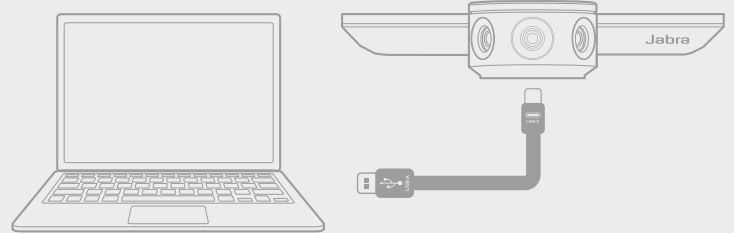

Whiteboard sharing

Our intuitive whiteboard sharing function brings the whiteboard online. The immersive 180° field of view allows you to share your whiteboard in real time, even if it's angled sharply away from the camera, and you can toggle between up to three separate whiteboards in the Jabra Vision app. This collaborative feature is fully compatible with Microsoft Teams and Zoom.

HOW TO SET UP

Camera positioning

Position the camera directly below the TV monitor, using the Jabra PanaCast wall mount*.

For the most natural view of the huddle room, the camera should be mounted so that it is at eye level when seated.

HOW TO CONNECT

Instant collaboration – just plug in

Jabra PanaCast is compatible with all leading video and audio conferencing solutions, and is designed to work straight out of the box, with plug-and-play technology that lets you collaborate with others instantly.