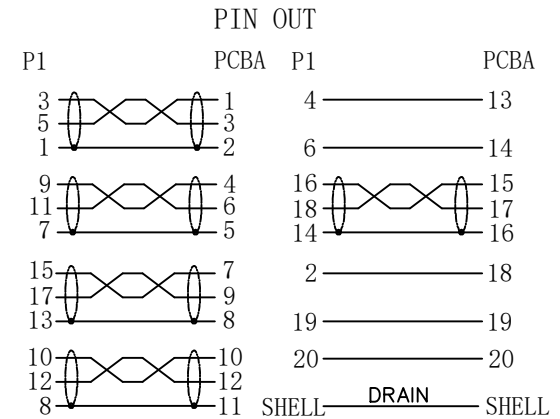

NOTES:

1. OPEN/SHORT/INTERMITTENCE: 100%.
2. INSULATION RESISTANCE: DC 300V 0.01S 10MΩ Min
3. CONDUCTIVE RESISTANCE: 5Ω Max
4. RESOLUTION: 1920*1080P@60Hz
5. RoHS & REACH COMPLIANT

⑦	DUST CAP	HDMI A MALE DUST CAP	1	PCS
⑥	DUST CAP	MINI DP MALE DUST CAP	1	PCS
⑤	MOLDED	45P BLACK PVC		G
④	MOLDED	LDPE		G
③	CONNECTOR	HDMI 19PIN MALE, TEH PIN GOLD PLATED, BLACK INSULATION, GOLD PLATED SHELL+IC:PS8121E	1	PCS
②	CONNECTOR	MINI DP 20PIN MALE, THE PIN GOLD PLATED, WHITE INSULATION, GOLD PLATED SHELL	1	PCS
①	CABLE	(7/0.08TC*1P+7/0.08TC+FAM)*5+7/0.08TC*5C+AL-FOIL+D(7/0.08TC)+B(80/0.12AL-MG), BLACK PVC JACKET, OD:5.0±0.2MM, MARKING: DisplayPort Cable E***** 兄 AWM STYLE 20276 80°C 30V VW-1	L	MM
NO.	MATERIAL	DESCRIPTION	QTY.	UNIT

Itemref	Quantity	Title/Name, designation, material, dimension etc			Article NO./Reference			
Designed by FLY	Checkde by HELEN	Approved by - date	File name	Date	Scale	FREE		
ANGLE:		MINI DP M-HDMI AM			26-7198		Edition 1	Sheet 1/1
UNIT:MM								