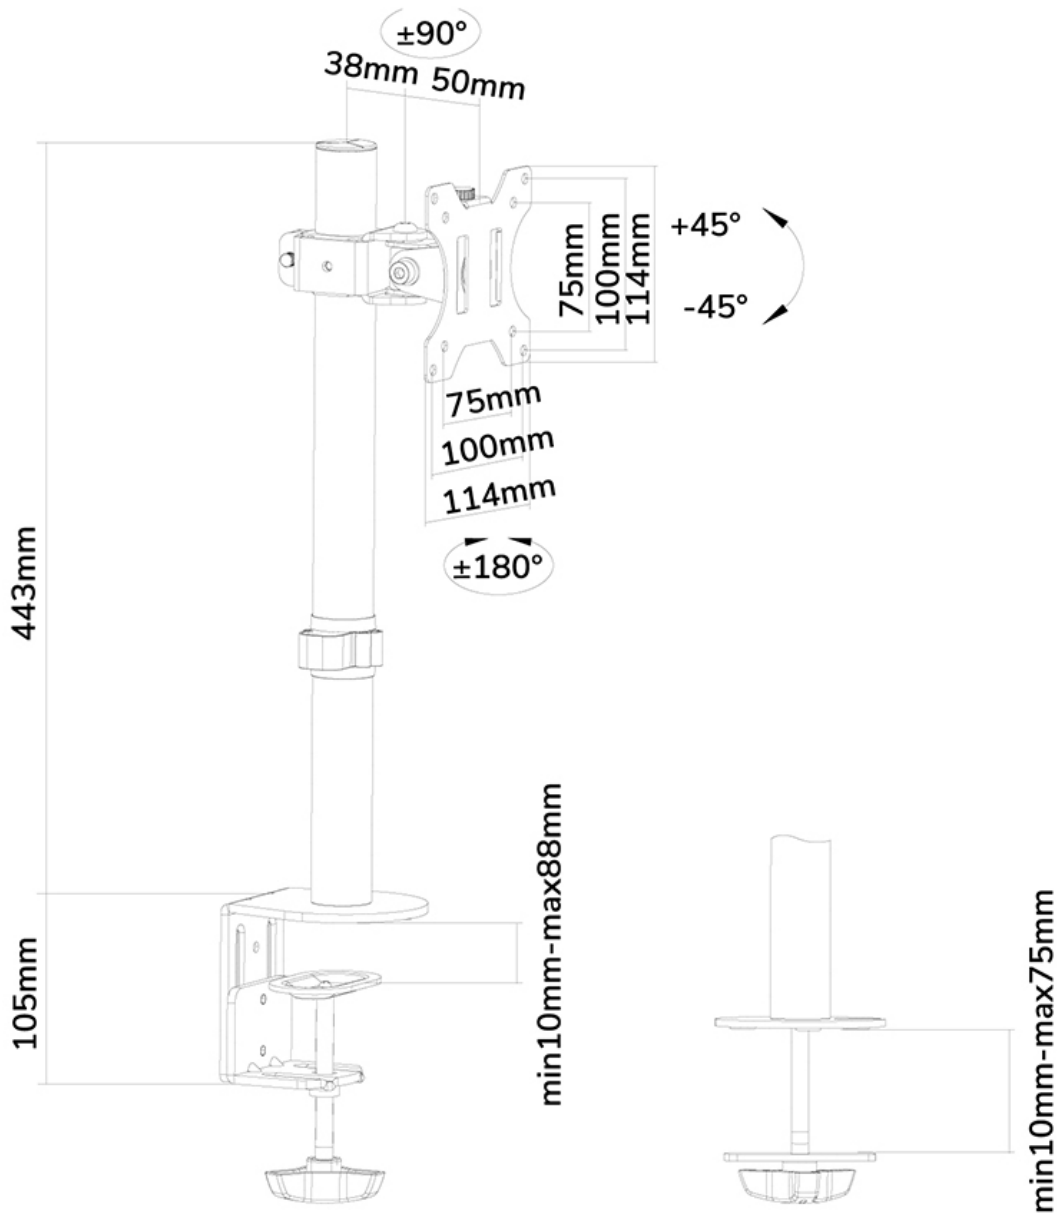

FPMA-D510BLACK

NEOMOUNTS FPMA-D510BLACK MONITOR ARM
10-32"

Neomounts