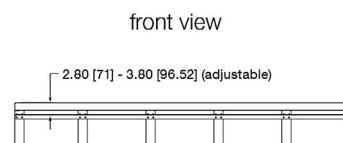

RIB SERIES

BASIC DIMENSIONS

All dimensions in inches unless otherwise noted. [All dimensions in brackets are in millimeters]

Part #	A Overall Width	B Overall Depth	Used On	Rack Series	# of Racks Accommodated
ANGLE-1	21.75 [552]	29.15 [740]	VFEE1-1-12	MRK/VRK/VMRK 26" and 31" depth racks	1
ANGLE-2	43.78 [1112]	29.15 [740]	VFEE2-2-12	MRK/VRK/VMRK 26" and 31" depth racks	2
ANGLE-3	65.81 [1672]	29.15 [740]	VFEE3-3-12	MRK/VRK/VMRK 26" and 31" depth racks	3
ANGLE-4	87.84 [2231]	29.15 [740]	VFEE4-4-12	MRK/VRK/VMRK 26" and 31" depth racks	4
ANGLE-5	109.87 [2791]	29.15 [740]	VFEE5-5-12	MRK/VRK/VMRK 26" and 31" depth racks	5
ANGLE-1-36	21.75 [552]	38.75 [984]	VFEE1-1-12	MRK/VRK/VMRK 36" depth racks	1
ANGLE-2-36	43.78 [1112]	38.75 [984]	VFEE2-2-12	MRK/VRK/VMRK 36" depth racks	2
ANGLE-3-36	65.81 [1672]	38.75 [984]	VFEE3-3-12	MRK/VRK/VMRK 36" depth racks	3
ANGLE-4-36	87.84 [2231]	38.75 [984]	VFEE4-4-12	MRK/VRK/VMRK 36" depth racks	4
ANGLE-5-36	109.87 [2791]	38.75 [984]	VFEE5-5-12	MRK/VRK/VMRK 36" depth racks	5
DANGLE-1-31	29.75 [756]	29.15 [740]	VFEE1-1-12	DRK 31" depth racks	1
DANGLE-2-31	59.78 [1518]	29.15 [740]	VFEE2-2-12	DRK 31" depth racks	2
DANGLE-3-31	89.81 [2284]	29.15 [740]	VFEE3-3-12	DRK 31" depth racks	3
WANGLE-1	24.00 [610]	30.38 [777]	VFEE1-1-12	WRK 27" and 31" depth racks	1
WANGLE-2	48.28 [1226]	30.38 [777]	VFEE2-2-12	WRK 27" and 31" depth racks	2
WANGLE-3	72.56 [1843]	30.38 [777]	VFEE3-3-12	WRK 27" and 31" depth racks	3
WANGLE-4	96.84 [2460]	30.38 [777]	VFEE4-4-12	WRK 27" and 31" depth racks	4
WANGLE-5	121.12 [3076]	30.38 [777]	VFEE5-5-12	WRK 27" and 31" depth racks	5
ANGLE-1-42	21.75 [552]	38.75 [984]	VFEE1-1-12	MRK 42" depth racks	1
ANGLE-2-42	43.78 [1112]	38.75 [984]	VFEE2-2-12	MRK 42" depth racks	2
ANGLE-3-42	65.81 [1672]	38.75 [984]	VFEE3-3-12	MRK 42" depth racks	3
DANGLE-1-3642	29.75 [756]	38.75 [984]	VFEE1-1-12	DRK 36" and 42" depth racks	1
DANGLE-2-3642	59.78 [1518]	38.75 [984]	VFEE2-2-12	DRK 36" and 42" depth racks	2
DANGLE-3-3642	89.81 [2284]	38.75 [984]	VFEE3-3-12	DRK 36" and 42" depth racks	3
WMANGLE-1-3642	23.69 [602]	38.75 [984]	VFEE1-1-12	WMRK 36" and 42" depth racks	1
WMANGLE-2-3642	47.65 [1210]	38.75 [984]	VFEE2-2-12	WMRK 36" and 42" depth racks	2
WMANGLE-3-3642	71.62 [1819]	38.75 [984]	VFEE3-3-12	WMRK 36" and 42" depth racks	3
WMANGLE-1-48	23.69 [602]	44.75 [984]	VFEE1-1-12	WMRK 48" depth racks	1
WMANGLE-2-48	47.65 [1210]	44.75 [984]	VFEE2-2-12	WMRK 48" depth racks	2
WMANGLE-3-48	71.62 [1819]	44.75 [984]	VFEE3-3-12	WMRK 48" depth racks	3
BANGLE-1	22.75 [578]	30 [762]	VFEE1-1-12	BGR 27" and 32" depth racks	1
BANGLE-1-38	22.75 [578]	41 [1041]	VFEE1-1-12	BGR 38" depth racks	1
BANGLE-2	45.78 [1163]	30 [762]	VFEE2-2-12	BGR 27" and 32" depth racks	2
BANGLE-2-38	45.78 [1163]	41 [1041]	VFEE2-2-12	BGR 38" depth racks	2
BANGLE-3	68.81 [1748]	30 [762]	VFEE3-3-12	BGR 27" and 32" depth racks	3
BANGLE-3-38	68.81 [1748]	41 [1041]	VFEE3-3-12	BGR 38" depth racks	3
BANGLE-4	91.84 [2333]	30 [762]	VFEE4-4-12	BGR 27" and 32" depth racks	4
BANGLE-4-38	91.84 [2333]	41 [1041]	VFEE4-4-12	BGR 38" depth racks	4
BANGLE-5	114.87 [2918]	30 [762]	VFEE5-5-12	BGR 27" and 32" depth racks	5
BANGLE-5-38	114.87 [2918]	41 [1041]	VFEE5-5-12	BGR 38" depth racks	5
SANGLE24-1-3642	23.69 [602]	38.75 [984]	VFEE1-1-12	SNE Series 24" wide 36" and 42" depth racks	1
SANGLE24-1-48	23.69 [602]	44.75 [1137]	VFEE1-1-12	SNE Series 24" wide 48" depth racks	1
SANGLE27-1-3642	27.19 [691]	38.75 [984]	VFEE1-1-12	SNE Series 27" wide 36" and 42" depth racks	1
SANGLE27-1-48	27.19 [691]	44.75 [1137]	VFEE1-1-12	SNE Series 27" wide 48" depth racks	1
SANGLE30-1-3642	29.75 [756]	38.75 [984]	VFEE1-1-12	SNE Series 30" wide 36" and 42" depth racks	1
SANGLE30-1-48	29.75 [756]	44.75 [1137]	VFEE1-1-12	SNE Series 30" wide 48" depth racks	1
SANGLE24-2-3642	47.65 [1210]	38.75 [984]	VFEE2-2-12	SNE Series 24" wide 36" and 42" depth racks	2
SANGLE24-2-48	47.65 [1210]	44.75 [1137]	VFEE2-2-12	SNE Series 24" wide 48" depth racks	2
SANGLE27-2-3642	54.85 [1393]	38.75 [984]	VFEE2-2-12	SNE Series 27" wide 36" and 42" depth racks	2
SANGLE27-2-48	54.85 [1393]	44.75 [1137]	VFEE2-2-12	SNE Series 27" wide 48" depth racks	2
SANGLE30-2-3642	59.65 [1515]	38.75 [984]	VFEE2-2-12	SNE Series 30" wide 36" and 42" depth racks	2
SANGLE30-2-48	59.65 [1515]	44.75 [1137]	VFEE2-2-12	SNE Series 30" wide 48" depth racks	2
SANGLE24-3-3642	71.71 [1821]	38.75 [984]	VFEE3-3-12	SNE Series 24" wide 36" and 42" depth racks	3
SANGLE24-3-48	71.71 [1821]	44.75 [1137]	VFEE3-3-12	SNE Series 24" wide 48" depth racks	3
SANGLE27-3-3642	82.51 [2096]	38.75 [984]	VFEE3-3-12	SNE Series 27" wide 36" and 42" depth racks	3
SANGLE27-3-48	82.51 [2096]	44.75 [1137]	VFEE3-3-12	SNE Series 27" wide 48" depth racks	3
SANGLE30-3-3642	89.71 [2279]	38.75 [984]	VFEE3-3-12	SNE Series 30" wide 36" and 42" depth racks	3
SANGLE30-3-48	89.71 [2279]	44.75 [1137]	VFEE3-3-12	SNE Series 30" wide 48" depth racks	3