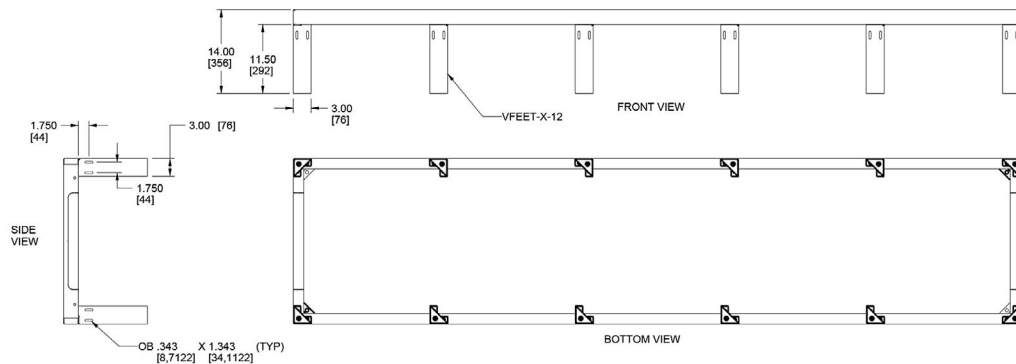

RIB SERIES

BASIC DIMENSIONS

All dimensions in inches unless otherwise noted. [All dimensions in brackets are in millimeters]

NOTE(S):
1) ALL DIMENSIONS IN FORMAT:
INCHES [MILLIMETERS]

VFEET raised floor riser feet			
Part #	# of Feet	Used On	# of Racks Accommodated
VFEET-1-12	4	RIB-1-XRK-XX	1
VFEET-2-12	6	RIB-2-XRK-XX	2
VFEET-3-12	8	RIB-3-XRK-XX	3
VFEET-4-12	10	RIB-4-XRK-XX	4
VFEET-5-12	12	RIB-5-XRK-XX	5