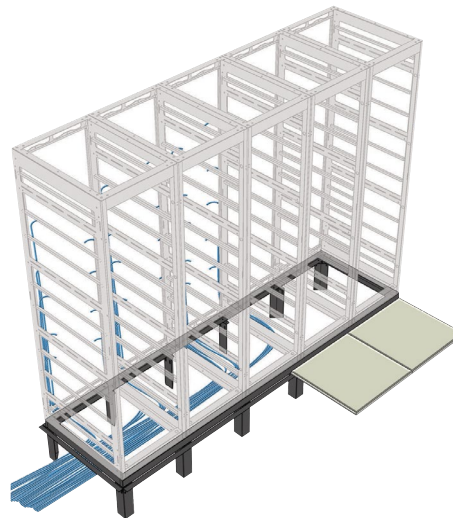

RIB SERIES

RISER BASES

RIB Series Riser bases provide advanced cable management

FEATURES

- 1/8" thick fully welded construction
- Riser bases allow for field rough-in prior to arrival of racks and enclosures
- Riser bases act as a lower cable chase for passing cables between racks in multi-bay installations
- Ideal for use in raised floor installations when used with optional VFEET and ANGLE / WANGLE / DANGLE / WMANGLE / BANGLE / SANGLE
- Available in custom widths, depths, heights and configurations
- Durable black textured powder coat finish

SPECIFICATIONS

Riser base shall be Middle Atlantic Products model # RIB-__-__-__ (see chart for available models) to accommodate __ qty (refer to chart) __ (WRK / DRK / MRK / VRK / VMRK / BGR / WMRK / SNE) Series __" depth racks. Riser base shall be constructed of 11-gauge steel. Riser base shall be 2-1/2" H x __" W x __" D (refer to chart). Riser base shall have one knockout on each side for cable pass-through measuring 1.71" H x __" W (refer to chart for width dimension). Riser bases shall be phosphate pre-treated and finished a durable textured black powder coat. Riser base shall be warranted to be free from defects in material or workmanship under normal use and conditions for the lifetime of the product.

* Seismic Riser base option available (see SRB Spec Sheet 96-01027)

Customizable specification clips available at middleatlantic.com

OPTIONS

Raised floor riser feet shall be Middle Atlantic Products model # VFEET-__-12 for __ (refer to chart on page 3) bay installations for use with __ (refer to chart on page 3) bay RIB series riser base. Raised floor riser feet shall be 11.5" tall, constructed of 11-gauge steel, and designed for 12" raised floors. Raised floor riser feet shall be phosphate pre-treated and finished in a durable black powder coat.