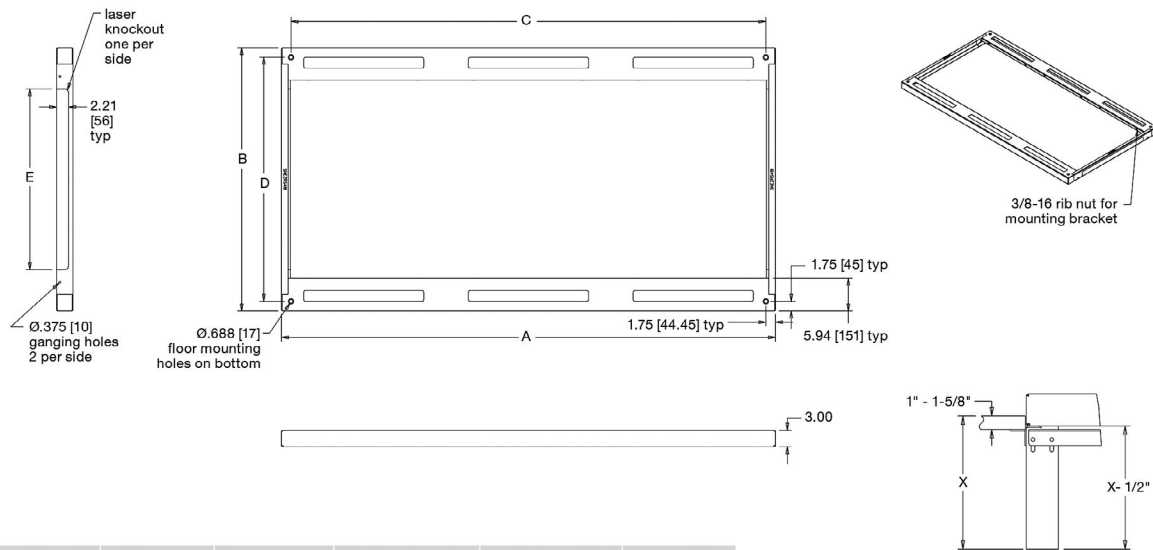

RIB SERIES

BASIC DIMENSIONS

All dimensions in inches unless otherwise noted. [All dimensions in brackets are in millimeters]

Part Number	A	B	C	D	E
RIB-1-SNE24-36	23.94 [608]	36.00 [914]	20.44 [519.2]	32.5 [825.5]	21.00 [533]
RIB-1-SNE24-42	23.94 [608]	42.00 [1067]	20.44 [519.2]	38.5 [977.9]	27.00 [686]
RIB-1-SNE24-48	23.94 [608]	48.00 [1219]	20.44 [519.2]	44.5 [1130.3]	33.00 [838]
RIB-1-SNE27-36	27.63 [702]	36.00 [914]	24.13 [587.5]	32.5 [825.5]	21.00 [533]
RIB-1-SNE27-42	27.63 [702]	42.00 [1067]	24.13 [587.5]	38.5 [977.9]	27.00 [686]
RIB-1-SNE27-48	27.63 [702]	48.00 [1219]	24.13 [587.5]	44.5 [1130.3]	33.00 [838]
RIB-1-SNE30-36	30.03 [763]	36.00 [914]	26.53 [673.9]	32.5 [825.5]	21.00 [533]
RIB-1-SNE30-42	30.03 [763]	42.00 [1067]	26.53 [673.9]	38.5 [977.9]	27.00 [686]
RIB-1-SNE30-48	30.03 [763]	48.00 [1219]	26.53 [673.9]	44.5 [1130.3]	33.00 [838]
RIB-2-SNE24-36	48.09 [1221]	36.00 [914]	44.59 [1132.6]	32.5 [825.5]	21.00 [533]
RIB-2-SNE24-42	48.09 [1221]	42.00 [1067]	44.59 [1132.6]	38.5 [977.9]	27.00 [686]
RIB-2-SNE24-48	48.09 [1221]	48.00 [1219]	44.59 [1132.6]	44.5 [1130.3]	33.00 [838]
RIB-2-SNE27-36	55.29 [1404]	36.00 [914]	51.79 [1315.5]	32.5 [825.5]	21.00 [533]
RIB-2-SNE27-42	55.29 [1404]	42.00 [1067]	51.79 [1315.5]	38.5 [977.9]	27.00 [686]
RIB-2-SNE27-48	55.29 [1404]	48.00 [1219]	51.79 [1315.5]	44.5 [1130.3]	33.00 [838]
RIB-2-SNE30-36	60.09 [1526]	36.00 [914]	56.59 [1437.4]	32.5 [825.5]	21.00 [533]
RIB-2-SNE30-42	60.09 [1526]	42.00 [1067]	56.59 [1437.4]	38.5 [977.9]	27.00 [686]
RIB-2-SNE30-48	60.09 [1526]	48.00 [1219]	56.59 [1437.4]	44.5 [1130.3]	33.00 [838]
RIB-3-SNE24-36	72.15 [1833]	36.00 [914]	68.65 [1743.7]	32.5 [825.5]	21.00 [533]
RIB-3-SNE24-42	72.15 [1833]	42.00 [1067]	68.65 [1743.7]	38.5 [977.9]	27.00 [686]
RIB-3-SNE24-48	72.15 [1833]	48.00 [1219]	68.65 [1743.7]	44.5 [1130.3]	33.00 [838]
RIB-3-SNE27-36	82.95 [2107]	36.00 [914]	79.45 [2018]	32.5 [825.5]	21.00 [533]
RIB-3-SNE27-42	82.95 [2107]	42.00 [1067]	79.45 [2018]	38.5 [977.9]	27.00 [686]
RIB-3-SNE27-48	82.95 [2107]	48.00 [1219]	79.45 [2018]	44.5 [1130.3]	33.00 [838]
RIB-3-SNE30-36	90.15 [2290]	36.00 [914]	86.65 [2201]	32.5 [825.5]	21.00 [533]
RIB-3-SNE30-42	90.15 [2290]	42.00 [1067]	86.65 [2201]	38.5 [977.9]	27.00 [686]
RIB-3-SNE30-48	90.15 [2290]	48.00 [1219]	86.65 [2201]	44.5 [1130.3]	33.00 [838]