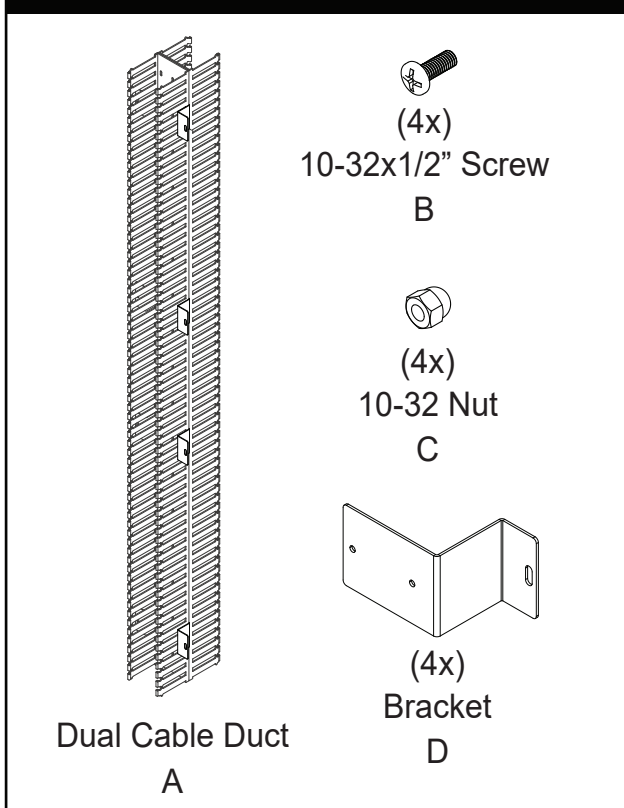

SUPPLIED COMPONENTS AND HARDWARE

If any pieces are missing or damaged, please report it immediately to Technical Support at av.support@legrand.com or (866) 977-3901.

Dual Plastic Cable Duct