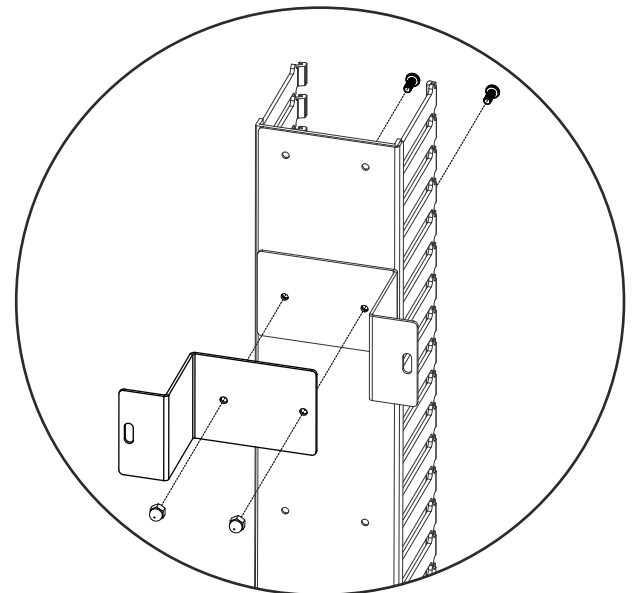

NOTE: Front view with existing and installed brackets shown. (FIGURE B)

FIGURE B

MOUNTING SINGLE CABLE DUCT BETWEEN 2 OR 4 POST RACKS

- Install each bracket (H) using (2x) 10-32 x 1/2" screws (F) and (2x) 10-32 nuts (G) to attach it to the plastic cable duct, as shown. (FIGURE C)

NOTE:

- Dual plastic cable ducts are available for 38RU, 45RU, and 51RU.
- Brackets are pre-installed on one side and can be used for additional ganging. (FIGURE D)

FIGURE C

FIGURE D

NOTE: Front view with existing and installed brackets shown.