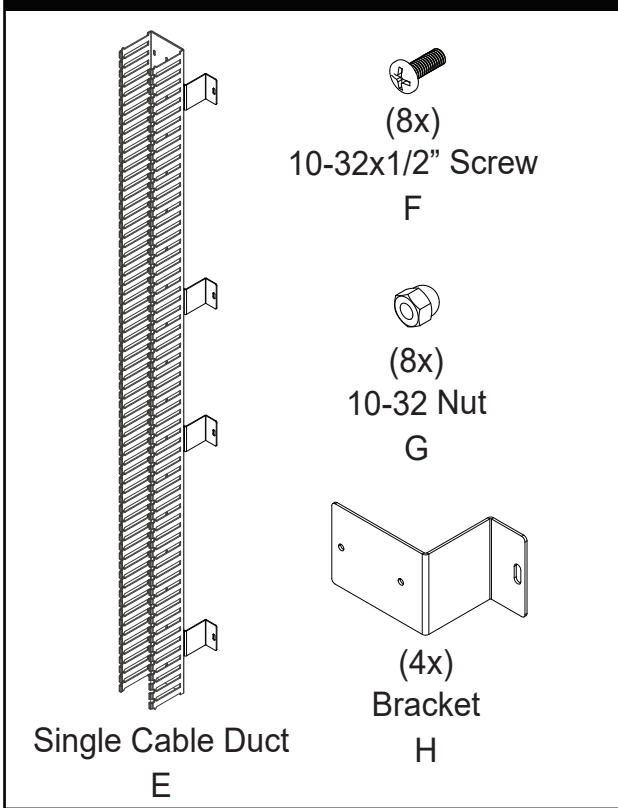

Single Plastic Cable Duct