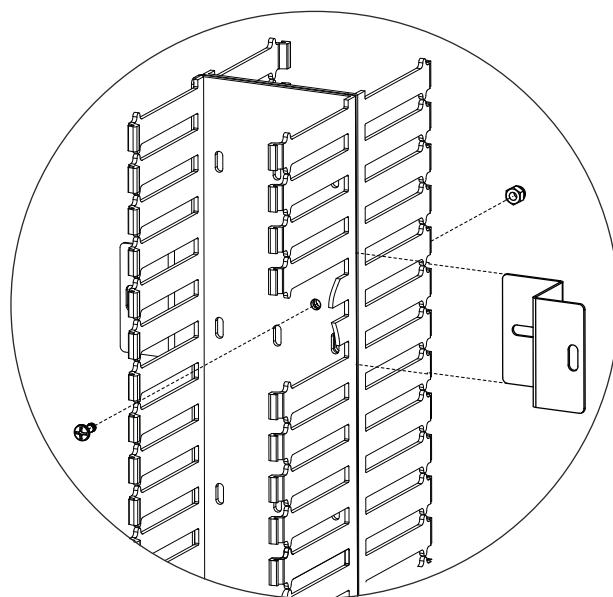

MOUNTING DUAL CABLE DUCT BETWEEN 2 OR 4 POST RACKS

- Install each bracket (D) using (2x) 10-32 x 1/2" screws (B) and (2x) 10-32 nuts (C) to attach it to the plastic cable duct, as shown. (FIGURE A)

NOTE:

- Dual plastic cable ducts are available for 38RU, 45RU, and 51RU.
- Brackets are pre-installed on one side and can be used for additional ganging.

FIGURE A

MOUNTING DUAL CABLE DUCT BETWEEN 2 OR 4 POST RACKS

NOTE: Front view with existing and installed brackets shown. (FIGURE B)

FIGURE B

MOUNTING SINGLE CABLE DUCT BETWEEN 2 OR 4 POST RACKS

- Install each bracket (H) using (2x) 10-32 x 1/2" screws (F) and (2x) 10-32 nuts (G) to attach it to the plastic cable duct, as shown. (FIGURE C)