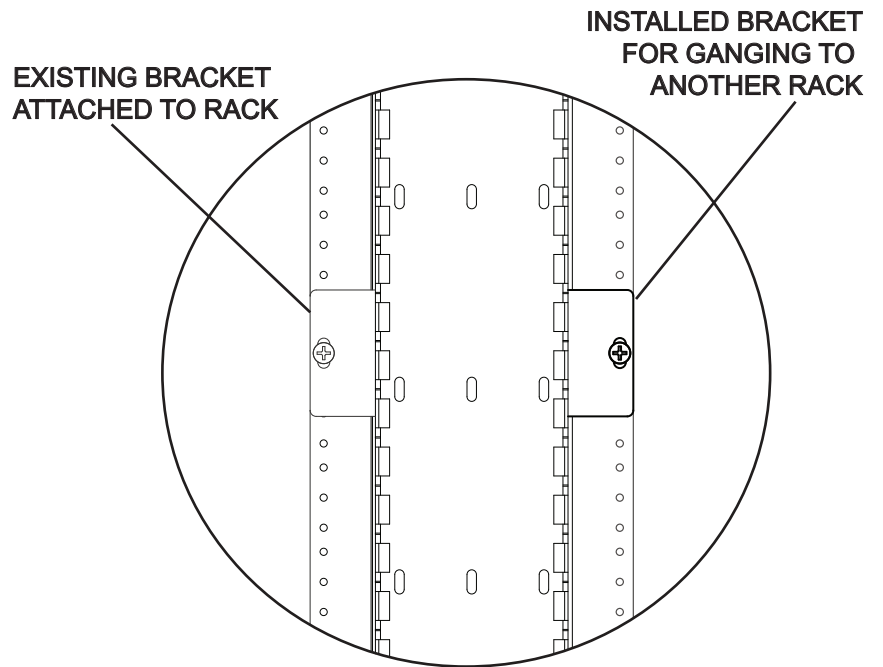

NOTE: Front view with existing and installed brackets shown. (FIGURE B)

FIGURE B

MOUNTING SINGLE CABLE DUCT BETWEEN 2 OR 4 POST RACKS

- Install each bracket (H) using (2x) 10-32 x 1/2" screws (F) and (2x) 10-32 nuts (G) to attach it to the plastic cable duct, as shown. (FIGURE C)

NOTE:

- Dual plastic cable ducts are available for 38RU, 45RU, and 51RU.
- Brackets are pre-installed on one side and can be used for additional ganging. (FIGURE D)

FIGURE C

FIGURE D

NOTE: Front view with existing and installed brackets shown.