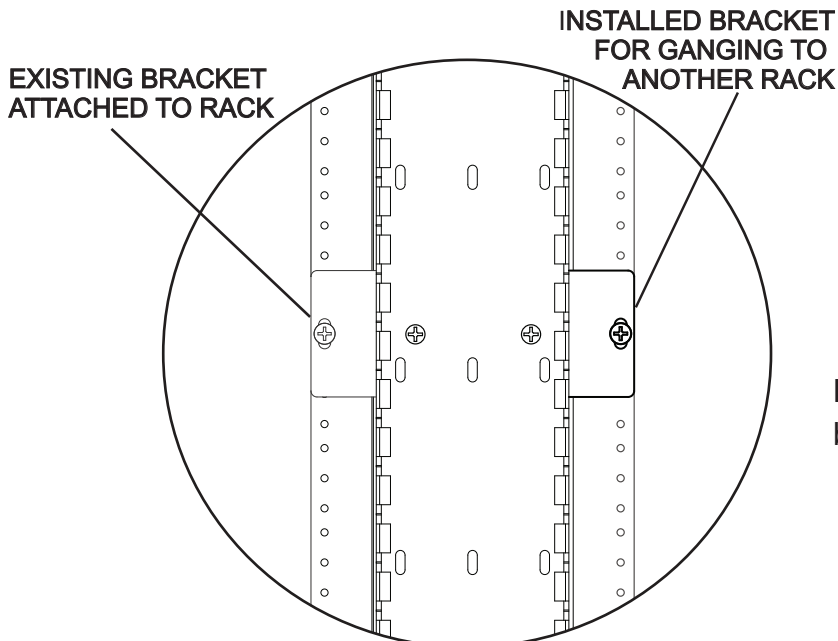

NOTE: Front view with existing and installed brackets shown. (FIGURE B)

FIGURE B

MOUNTING SINGLE CABLE DUCT BETWEEN 2 OR 4 POST RACKS

- Install each bracket (H) using (2x) 10-32 x 1/2" screws (F) and (2x) 10-32 nuts (G) to attach it to the plastic cable duct, as shown. (FIGURE C)

NOTE:

- Dual plastic cable ducts are available for 38RU, 45RU, and 51RU.
- Brackets are pre-installed on one side and can be used for additional ganging. (FIGURE D)

FIGURE C

FIGURE D

NOTE: Front view with existing and installed brackets shown.