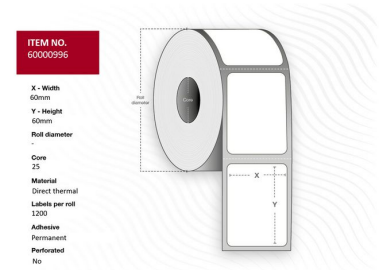

MPN: 65000996

**Label 60x60 - Core 25. Yellow.  
Top-coated. DT. Permanent. 1.200  
labels per roll. 12 rolls per box**

Capture offers a full assortment of thermal labels in various sizes and paper types. For special requests please contact your local sales office.

## Specifications

<b>Features</b>	<b>Adhesive type</b>	Permanent
	<b>Format</b>	Roll
	<b>Perforated</b>	No
	<b>Print technology</b>	Direct thermal
	<b>Product colour</b>	Yellow
<b>Other features</b>	<b>Quantity per box</b>	14400 pc(s)
<b>Packaging content</b>	<b>Labels per roll</b>	1200 pc(s)
	<b>Rolls per pack</b>	12
<b>Vendor information</b>	<b>Brand Name</b>	Capture
<b>Weight &amp; dimensions</b>	<b>Core diameter</b>	2.5 cm
	<b>Label height</b>	6 cm
	<b>Label width</b>	6 cm