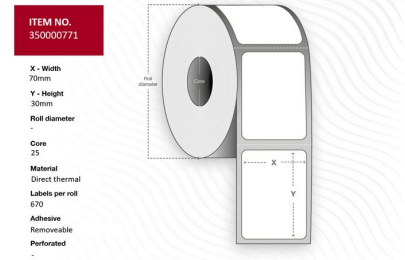

MPN: 35000771

Split-Label 70 x 47 - Core 25. 2 piece label, White. Top-coated. Direct Thermal. Removable. 670 labels per roll. 4 rolls per box. Black Mark

This Split-label contain two different sized labels on the same roll main label: 70 x 29mm and 70 x 18mm

Capture offers a full assortment of thermal labels in various sizes and paper types. For special requests please contact your local sales office.

Specifications

Features	Adhesive type	Removable
	Format	Roll
	Number of rows	2
	Perforated	No
	Print technology	Direct thermal
	Product colour	White
Other features	Quantity per box	2680 pc(s)
	Technical features	Black Mark
Packaging content	Labels per roll	670 pc(s)
	Rolls per pack	4
Vendor information	Brand Name	Capture
Weight & dimensions	Core diameter	2.5 cm
	Label height	4.7 cm
	Label width	7 cm