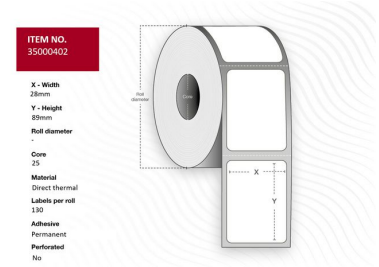

# Label 28x89 - Core 25. White. Premium. DT. Permanent. 130 labels per roll. 12 rolls per box. Black Mark and Sensor hole

Capture offers a full assortment of thermal labels in various sizes and paper types. For special requests please contact your local sales office.

## Specifications

Features	Adhesive type	Permanent
	Format	Roll
	Perforated	No
	Print technology	Direct thermal
	Product colour	White
Other features	Quantity per box	1560 pc(s)
	Technical features	Black Mark and Sensor hole
Packaging content	Labels per roll	130 pc(s)
	Rolls per pack	12
Vendor information	Brand Name	Capture
Weight & dimensions	Core diameter	2.5 cm
	Label height	8.9 cm
	Label width	2.8 cm