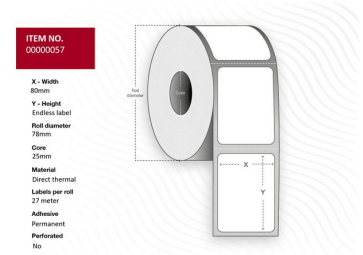

MPN: 00000057

Capture Label 80mm(Width) x 80mm(Outer diameter) - Core 25. White. Premium. DT. Permanent. 4 rolls per box. 27 Meter, Endless Label

Label 80mm(Width) x 80mm(Outer diameter) - Core 25. White. Premium. DT. Permanent. 4 rolls per box. 27 Meter, Endless Label.

Specifications

Features	Adhesive type	Permanent
	Format	Roll
	Perforated	No
	Print technology	Direct thermal
	Product colour	White
Other features	Technical features	Endless label
Packaging content	Rolls per pack	4
Vendor information	Brand Name	Capture
Weight & dimensions	Core diameter	2.5 cm
	Label width	8 cm
	Maximum roll diameter	8 cm