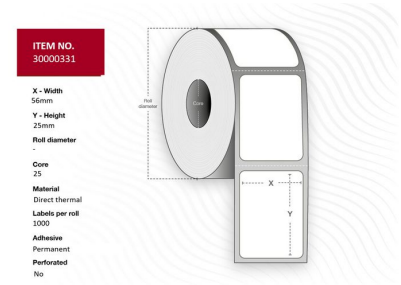

MPN: 30000331

**Label 56x25 - Core 25. White.
Top-coated. DT. Permanent. 1.000
labels per roll. 24 rolls per box**

Capture offers a full assortment of thermal labels in various sizes and paper types. For special requests please contact your local sales office.

Specifications

Features	Adhesive type	Permanent
	Format	Roll
	Perforated	No
	Print technology	Direct thermal
	Product colour	White
Other features	Quantity per box	24000 pc(s)
Packaging content	Labels per roll	1000 pc(s)
	Rolls per pack	24
Vendor information	Brand Name	Capture
Weight & dimensions	Core diameter	2.5 cm
	Label height	2.5 cm
	Label width	5.6 cm