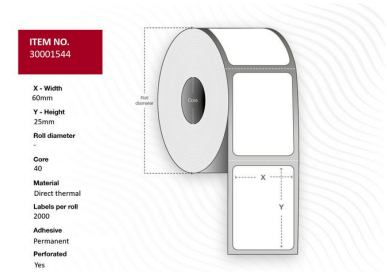

## Label 60 x 25 - Core 40. White. Uncoated. DT. Permanent. 2.000 labels per roll. 12 rolls per box

Capture offers a full assortment of thermal labels in various sizes and paper types. For special requests please contact your local sales office.

## Specifications

<b>Features</b>	<b>Adhesive type</b>	Permanent
	<b>Format</b>	Roll
	<b>Perforated</b>	Yes
	<b>Print technology</b>	Direct thermal
	<b>Product colour</b>	White
<b>Other features</b>	<b>Quantity per box</b>	24000 pc(s)
<b>Packaging content</b>	<b>Labels per roll</b>	2000 pc(s)
	<b>Rolls per pack</b>	12
<b>Vendor information</b>	<b>Brand Name</b>	Capture
<b>Weight &amp; dimensions</b>	<b>Core diameter</b>	4 cm
	<b>Label height</b>	2.5 cm
	<b>Label width</b>	6 cm