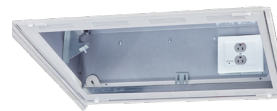

## If you order a **Cable Floor-to-Ceiling Mount**... Complete your solution with these!

**Chief Cable  
Floor-to-Ceiling  
Flat Panel Mount**  
[FCS1U](#)

**C2G®**

**High Speed HDMI® Cable  
With Gripping Connectors**

**Lateral  
Shift Accessory**

[PACFCL](#)

**CHIEF®**

**Above Suspended  
Ceiling Storage Box**

[CMS492P2](#)

**MIDDLE ATLANTIC®**

**Select Series PDU  
with RackLink**

[See Product Series](#)