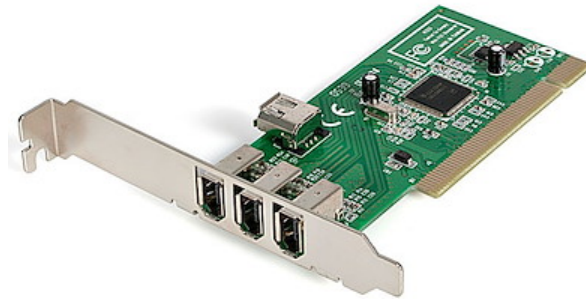

4 port PCI 1394a FireWire Adapter Card - 3 External 1 Internal - TAA

**Product ID:** PCI1394MP

This 4 Port (3 External/1 Internal) PCI 1394 FireWire Adapter Card lets you connect iPods, MP3 players, portable drives, digital camcorders and more to your desktop computer.

The FireWire adapter card supports hot-swapping, so you'll be able to plug, unplug, and swap your FireWire peripherals with ease.

Guaranteed to work with both PCs and Macs, the 4 port PCI FireWire Adapter Card is backed by StarTech.com's Lifetime Warranty and FREE LIFETIME tech support. Plus, the adapter provides both standard profile and low profile/half-height brackets for adapting to slimline or small form factor system applications.

## Applications

- Add a high-speed FireWire port to a full or small form factor desktop without any FireWire ports
- Connect a digital camera to a desktop with a PCI slot to download photos and video
- Connect a external FireWire hard drive or optical drive to a PCI-enabled system

## Features

- 3 external, 1 shared internal FireWire400 port, with supported data transfer rates up to 400 Mbps
- Compliant with IEEE 1394a - 2000 as well as 1394-1995 standards
- Includes Low Profile installation bracket
- Plug-and-Play and hot-swap compatible