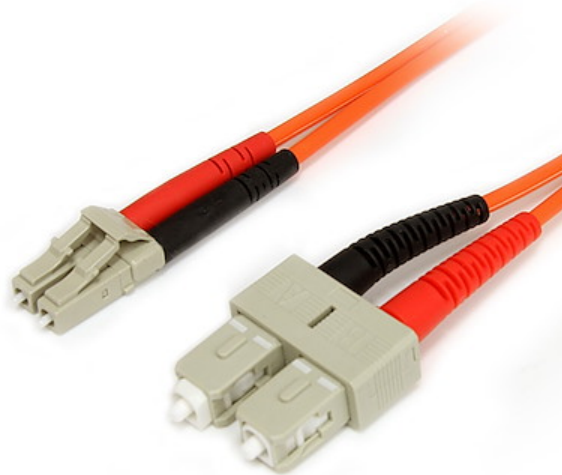

Fiber Optic Cable - Multimode Duplex 62.5/125 - LSZH - LC/SC - 3 m

**Product ID:** FIBLCSC3

The FIBLCSC3 3-meter (10ft) Multimode 62.5/125 Duplex Fiber Patch Cable is terminated with one LC (male) connector and one SC (male) connector, to provide the necessary connection between fiber networking devices for high-speed, long distance networks.

This LC-SC patch cable is housed in a LSZH (Low-Smoke, Zero-Halogen) flame retardant jacket, to ensure minimal smoke, toxicity and corrosion when exposed to high sources of heat, in the event of a fire. Making it ideal for use in industrial settings, central offices and schools, as well as residential settings where building codes are a consideration.

Backed by Lifetime Warranty, our LC-SC Multimode Fiber Patch cable is guaranteed to provide long-lasting dependability, and top quality performance.