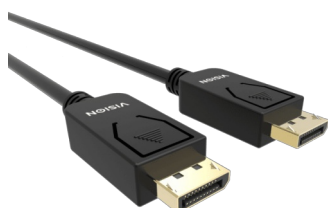

TC 2MDP/BL Professional Black DisplayPort Cable 2m (6.5ft)

TC 3MDP/BL EU SAP: 4911604

visionaudiovisual.com/tc-2mdp-bl

IMAGE

Product Images

ZIP 1.10 MB

files.visionaudiovisual.com/products/TC_2MDP/images/TC_2MDP.zip

SPECIFICATIONS

SHEATH OUTER DIAMETER

7.3 mm (0.3")

CONDUCTOR THICKNESS

28 AWG (American Wire Gauge)

PACKAGED WEIGHT

0.21 kg (0.46 lb)

PACKAGED DIMENSIONS

220 mm x 270 mm (8.6" x 10.6")

COLOR

Black

4K COMPLIANT

GOLD-PLATED CONNECTORS

SUPPORTS 1 MBPS BIDIRECTIONAL AUXILIARY CHANNEL

SUPPORTS HOTPLUG

VISION