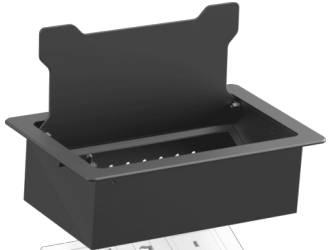

Matt black

Part of Vision's Techconnect modular AV faceplate family, this table surround allows seamless AV integration into boardroom and meeting room tables.

Tactile Quality

Lift the lid and feel the weight. Strong, finely finished materials have been selected to make this product.

Slow-Close

Throw the lid closed and a damper slows the lid, closing silently.

9-Module Capacity

Mix and match the modules you need in a future-proof enclosure.

Optional Power Sockets

Choose Vision's Schuko (EU) or 1363 (UK) power socket modules (Part numbers [TC3 PWREU](#) or [TC3 PWRUK](#)). As each of these modules occupies 3 module spaces you can have up to three.

Plug-In or Pull-Up

Choose to use modules you plug into, or use the pull-up module (part number TC3 PULLUP) to pull cables up from under the table.

Plug In And Close

A 15 mm / 0.6" gap around the lid means you can plug-in or pull-up, then close the lid to get back table space for your meeting.

A4

The bezel is very similar in size to an A4 piece of paper - slightly narrower.

Cable Tie Points

Vision takes ease of installation seriously. Installers will enjoy multiple 6 mm / 0.23" fixing holes for securing cables underneath the chassis.