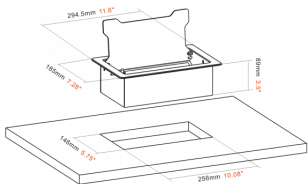

Plug-In or Pull-Up

Choose to use modules you plug into, or use the pull-up module (part number TC3 PULLUP) to pull cables up from under the table.

Plug In And Close

A 15 mm / 0.6" gap around the lid means you can plug-in or pull-up, then close the lid to get back table space for your meeting.

A4

The bezel is very similar in size to an A4 piece of paper - slightly narrower.

Cable Tie Points

Vision takes ease of installation seriously. Installers will enjoy multiple 6 mm / 0.23" fixing holes for securing cables underneath the chassis.

IMAGE

Product Images

ZIP 22.44 MB

files.visionaudiovisual.com/products/TC3_SURRTB/images/TC3_SURRTB.zip

SPECIFICATIONS

OVERALL DIMENSIONS

Width: 295 mm / 11.6" Length: 185 mm / 7.3" Depth: 89 mm / 3.5"

CUTOUT DIMENSIONS