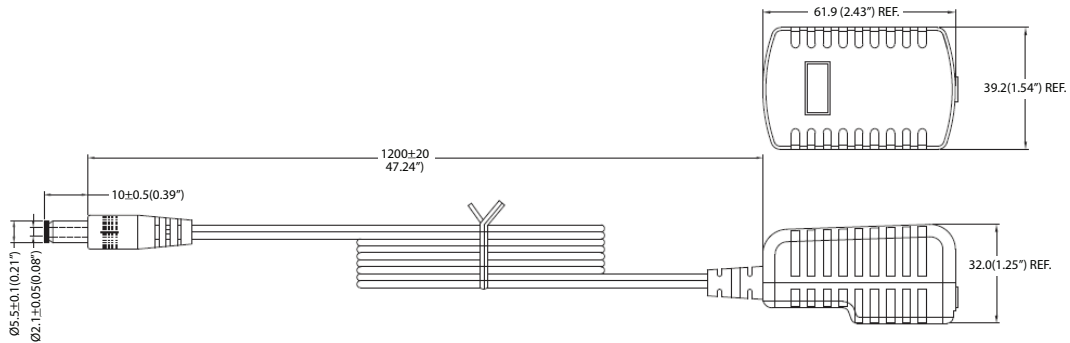

With a total HDMI® data rate of 10.2 Gbps, this splitter provides consistent and reliable Ultra HD performance across multiple endpoints.

CG41058

FEATURES

- One HDMI® input with four simultaneous HDMI outputs
- 4K video performance:
 - 4096 × 2160 at 30Hz, 4:4:4
 - 4096 × 2160 at 60Hz, 4:2:0
- High-bandwidth design: 340 MHz / 3.4 Gbps per channel (10.2 Gbps total)
- HDCP 1.4 compliance for protected content distribution
- Deep Color handling: 8-, 10-, and 12-bit per channel
- 3D video format compatibility
- Multichannel audio passthrough: DTS-HD, Dolby TrueHD, DTS, Dolby AC-3, and DSD

Item	Description
CG41058	4-Port HDMI® Distribution Amplifier Splitter - 4K 30Hz

4-PORT HDMI® DISTRIBUTION AMPLIFIER SPLITTER

SPECIFICATIONS

		CG41058
SIGNAL SPECIFICATIONS	Output Video	HDMI
	HDMI Input/Output Connector	Type A 19 pin
	Video Amplifier Bandwidth	3.4 Gbps/340MHz (10.2 Gbps)
	Supported Resolutions	480p, 576p, 1080i, 1080p, 4096x2160 @ 30Hz, 4:4:4, 4096x2160 @ 60Hz, 4:2:0
ELECTRICAL SPECIFICATIONS	Electrical Input	100-240V 50/60Hz, 0.4A max
	Electrical Output	5V DC@1A
	Power Adapter Plug	US/UK/EU Type
	Power Adapter Certifications	UL/FCC/CE Certifications
PHYSICAL CHARACTERISTICS	Dimensions (HxWxL)	.97in x 2.65in x 7.08in (24.8mm x 67.5mm x 180mm)
	Weight (Net)	.29lb (130g)
	Regulatory Approvals	CE marked, Conforms to 2011/65/EU ROHS 2, FCC Certified
ENVIRONMENTAL	Operating Temperature	0°C to 50°C (32°F to 122°F)
	Storage Temperature	-25°C to 70°C (-13°F to 158°F)
	Operation Humidity	10 to 85% RH (non-condensing)
	Storage Humidity	10 to 85% RH (non-condensing)

4-PORT HDMI® DISTRIBUTION AMPLIFIER SPLITTER

TECHNICAL DRAWING

CG41058

Power Adapter Plug

C2G | CHIEF | CONNECTRAC | DA-LITE | LUXUL | MIDDLE ATLANTIC | ON-Q | SANUS | VADDIO | WIREMOLD