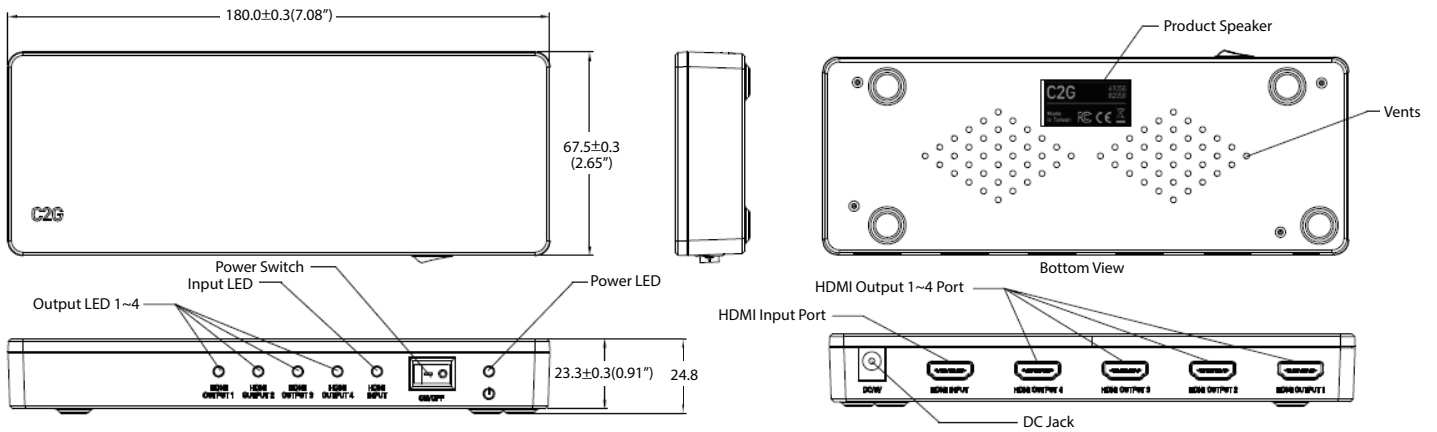

With a total HDMI® data rate of 10.2 Gbps, this splitter provides consistent and reliable Ultra HD performance across multiple endpoints.

CG41058

FEATURES

- One HDMI® input with four simultaneous HDMI outputs
- 4K video performance:
 - 4096 × 2160 at 30Hz, 4:4:4
 - 4096 × 2160 at 60Hz, 4:2:0
- High-bandwidth design: 340 MHz / 3.4 Gbps per channel (10.2 Gbps total)
- HDCP 1.4 compliance for protected content distribution
- Deep Color handling: 8-, 10-, and 12-bit per channel
- 3D video format compatibility
- Multichannel audio passthrough: DTS-HD, Dolby TrueHD, DTS, Dolby AC-3, and DSD

Item	Description
CG41058	4-Port HDMI® Distribution Amplifier Splitter - 4K 30Hz

4-PORT HDMI® DISTRIBUTION AMPLIFIER SPLITTER

SPECIFICATIONS

		CG41058
SIGNAL SPECIFICATIONS	Output Video	HDMI
	HDMI Input/Output Connector	Type A 19 pin
	Video Amplifier Bandwidth	3.4 Gbps/340MHz (10.2 Gbps)
	Supported Resolutions	480p, 576p, 1080i, 1080p, 4096x2160 @ 30Hz, 4:4:4, 4096x2160 @ 60Hz, 4:2:0
ELECTRICAL SPECIFICATIONS	Electrical Input	100-240V 50/60Hz, 0.4A max
	Electrical Output	5V DC@1A
	Power Adapter Plug	US/UK/EU Type
	Power Adapter Certifications	UL/FCC/CE Certifications
PHYSICAL CHARACTERISTICS	Dimensions (HxWxL)	.97in x 2.65in x 7.08in (24.8mm x 67.5mm x 180mm)
	Weight (Net)	.29lb (130g)
	Regulatory Approvals	CE marked, Conforms to 2011/65/EU ROHS 2, FCC Certified
ENVIRONMENTAL	Operating Temperature	0°C to 50°C (32°F to 122°F)
	Storage Temperature	-25°C to 70°C (-13°F to 158°F)
	Operation Humidity	10 to 85% RH (non-condensing)
	Storage Humidity	10 to 85% RH (non-condensing)

4-PORT HDMI® DISTRIBUTION AMPLIFIER SPLITTER

TECHNICAL DRAWING

CG41058

Power Adapter Plug

C2G | CHIEF | CONNECTRAC | DA-LITE | LUXUL | MIDDLE ATLANTIC | ON-Q | SANUS | VADDIO | WIREMOLD