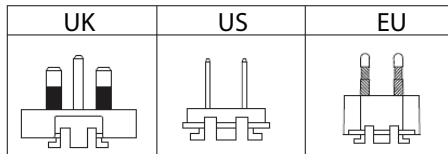

With a total HDMI® data rate of 10.2 Gbps, this splitter provides consistent and reliable Ultra HD performance across multiple endpoints.

CG41058

FEATURES

- One HDMI® input with four simultaneous HDMI outputs
- 4K video performance:
 - 4096 × 2160 at 30Hz, 4:4:4
 - 4096 × 2160 at 60Hz, 4:2:0
- High-bandwidth design: 340 MHz / 3.4 Gbps per channel (10.2 Gbps total)
- HDCP 1.4 compliance for protected content distribution
- Deep Color handling: 8-, 10-, and 12-bit per channel
- 3D video format compatibility
- Multichannel audio passthrough: DTS-HD, Dolby TrueHD, DTS, Dolby AC-3, and DSD

Item	Description
CG41058	4-Port HDMI® Distribution Amplifier Splitter - 4K 30Hz

4-PORT HDMI® DISTRIBUTION AMPLIFIER SPLITTER

SPECIFICATIONS

		CG41058
SIGNAL SPECIFICATIONS	Output Video	HDMI
	HDMI Input/Output Connector	Type A 19 pin
	Video Amplifier Bandwidth	3.4 Gbps/340MHz (10.2 Gbps)
	Supported Resolutions	480p, 576p, 1080i, 1080p, 4096x2160 @ 30Hz, 4:4:4, 4096x2160 @ 60Hz, 4:2:0
ELECTRICAL SPECIFICATIONS	Electrical Input	100-240V 50/60Hz, 0.4A max
	Electrical Output	5V DC@1A
	Power Adapter Plug	US/UK/EU Type
	Power Adapter Certifications	UL/FCC/CE Certifications
PHYSICAL CHARACTERISTICS	Dimensions (HxWxL)	.97in x 2.65in x 7.08in (24.8mm x 67.5mm x 180mm)
	Weight (Net)	.29lb (130g)
	Regulatory Approvals	CE marked, Conforms to 2011/65/EU ROHS 2, FCC Certified
ENVIRONMENTAL	Operating Temperature	0°C to 50°C (32°F to 122°F)
	Storage Temperature	-25°C to 70°C (-13°F to 158°F)
	Operation Humidity	10 to 85% RH (non-condensing)
	Storage Humidity	10 to 85% RH (non-condensing)

4-PORT HDMI® DISTRIBUTION AMPLIFIER SPLITTER

TECHNICAL DRAWING

CG41058

Power Adapter Plug

C2G | CHIEF | CONNECTRAC | DA-LITE | LUXUL | MIDDLE ATLANTIC | ON-Q | SANUS | VADDIO | WIREMOLD