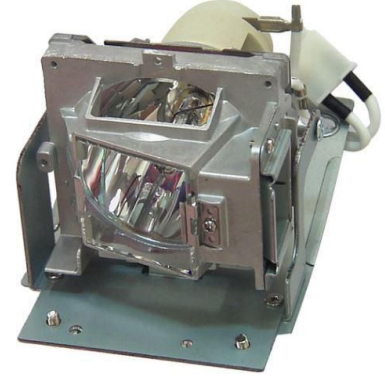

MPN: ML12791

Projector Lamp for BenQ 2000 hours, 210 Watt fit for BenQ Projector BH302, HT1070, TH683, W1090

CoreParts offer a wide range of good Quality Projector Lamps for competitive prices, all manufactured by high quality, certified and trusted suppliers.

- High Quality
- Tested and certified
- Matching Performance
- Reliable with 12 months Warranty

Specifications

Features	Brand compatibility	Benq
	Bulb power	210 W
	Compatibility	BH302, HT1070, W1090, TH683
	Service life of lamp	2000 h
Technical details	Quantity per pack	1 pc(s)
Vendor information	Brand Name	CoreParts
	Warranty	1 Year(s)
Weight & dimensions	Package type	Box