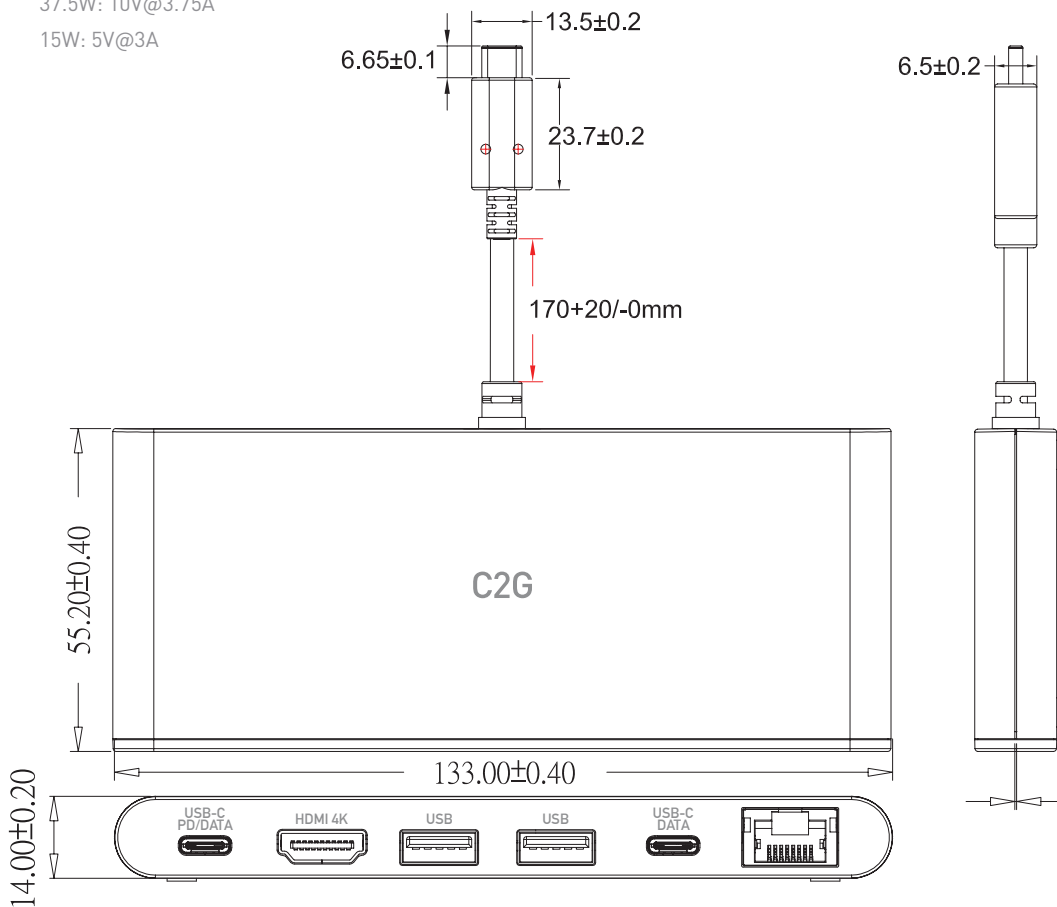

#### ELECTRICAL SPECIFICATIONS:

- Maximum Resolution: HDMI - 4K (3840 x 2160 at 30Hz)
- Connections:
  - USB 3.1 Gen 1 Type-C Male x 1: Sync
  - USB 3.1 Gen 1 Type-A Female x 2: Support 5V/0.9A
  - USB 3.1 Gen 1 Type-C Female x 1: Data only, Supports 5V/0.9A
  - USB 3.1 Gen 1 Type-C Female x 1: Data & Charging 60W
  - HDMI Female x 1: Supports HDMI 2.0, HDCP 1.4/2.2
  - RJ45 Female x 1: Supports 10/100/1000M
- Power Delivery:
  - 60W: 20V@3A
  - 5W: 15@3A / 20V@2.25A / 12V@3.75A
  - 36W: 12V@3A
  - 27W: 9V@3A
  - 37.5W: 10V@3.75A
  - 15W: 5V@3A

#### PHYSICAL SPECIFICATIONS:

- Operating Temperature: 0°C to 35°C
- Operating Humidity: 10% to 90% non-condensing
- Storage Temperature: -20°C to 70°C
- Housing: Plastic
- Approvals: CE Marked and Conforms to 2011/65/EU ROHS2
- Dimensions: 133 x 55.2 x 14mm

#### Pig-Tail Cable Specifications:

- Jacket : PVC, Black / Shield: AL-Mylor Wrap, Braid-16/9/0.08TC, 85% coverage
- Cable Dimensions: 17cm

**C2G**  
A brand of **legrand**

Great King Street North  
Birmingham, West Midlands B19 2LF  
UK Phone (0)800 328 2916  
EMEA Phone +44 (0)1952 677300  
www.c2g.com/uk