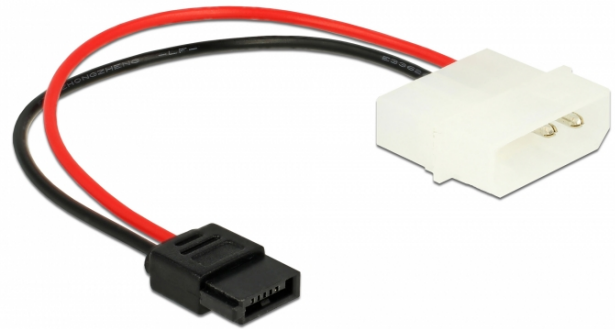

Delock Power Cable Molex 4 pin plug to Slim SATA 6 pin receptacle 15 cm

Description

This SATA power cable by Delock provides power to a SATA device e.g. Slim SATA DVD drive with 6 pin SATA power interface by connecting it to a power supply with Molex port.

Specification

- Connectors:
 - 1 x Molex 4 pin power plug >
 - 1 x Slim SATA 6 pin power receptacle
- IDE (Molex) connector only with 2 pins
- Cable gauge: 20 AWG
- Cable diameter: ca. 1.6 mm
- Length incl. connectors: ca. 15 cm

System requirements

- Power supply with IDE (Molex) interface
- Device with Slim SATA 6 pin power connector

Package content

- Power cable

Item no. 85638

EAN: 4043619856381

Country of origin: China

Package: Poly bag

Interface	
connector:	1 x Molex 4 pin power plug
Connector 1:	1 x Slim SATA 6 pin power receptacle
Physical characteristics	
Cable diameter:	1.6 mm
Cable length incl. connector:	15 cm
Conductor gauge:	20 AWG