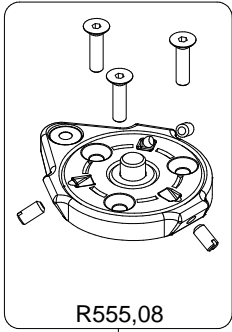

Manfrotto
Imagine More

ART. MVK500190XV

For serial number
from 0 to A6277142

Tool (TORX T25) included in :
- Spare part R1039293
- Spare part R1039294

BOX
R1039464 box for MVK500190XV