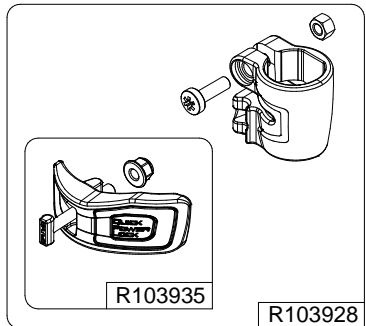

Manfrotto
Imagine More

ART. MVK500190XV

For serial number
from 0 to A6277142

Tool (TORX T25) included in :
- Spare part R1039293
- Spare part R1039294

BOX
R1039464 box for MVK500190XV