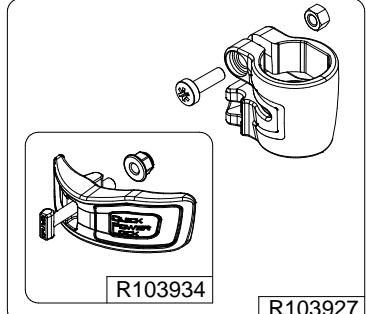

Manfrotto
Imagine More

ART. MVK500190XV

For serial number
from 0 to A6277142

Tool (TORX T25) included in :
- Spare part R1039293
- Spare part R1039294

BOX
R1039464 box for MVK500190XV