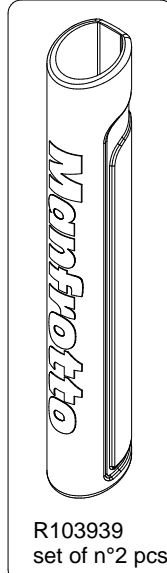

Manfrotto
Imagine More

ART. MVK500190XV

For serial number
from 0 to A6277142

Tool (TORX T25) included in :
- Spare part R1039293
- Spare part R1039294

BOX
R1039464 box for MVK500190XV