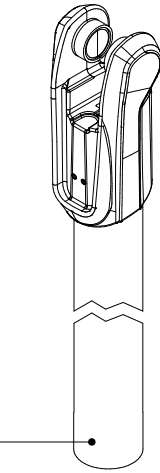

Manfrotto
Imagine More

ART. MVK500190XV

For serial number
from 0 to A6277142

Tool (TORX T25) included in :
- Spare part R1039293
- Spare part R1039294

BOX
R1039464 box for MVK500190XV