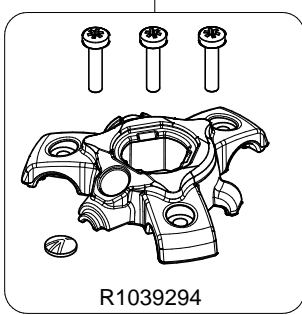

Manfrotto
Imagine More

ART. MVK500190XV

For serial number
from 0 to A6277142

Tool (TORX T25) included in :
- Spare part R1039293
- Spare part R1039294

BOX
R1039464 box for MVK500190XV