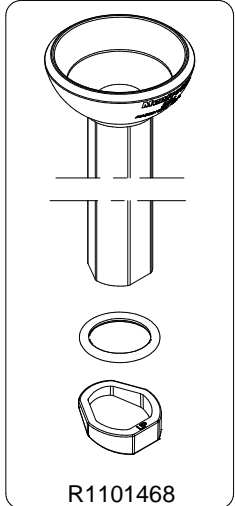

Manfrotto
Imagine More

ART. MVK500190XV

For serial number
from 0 to A6277142

Tool (TORX T25) included in :
- Spare part R1039293
- Spare part R1039294

BOX
R1039464 box for MVK500190XV