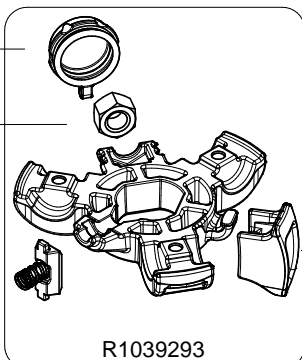

Manfrotto
Imagine More

ART. MVK500190XV

For serial number
from 0 to A6277142

Tool (TORX T25) included in :
- Spare part R1039293
- Spare part R1039294

BOX
R1039464 box for MVK500190XV