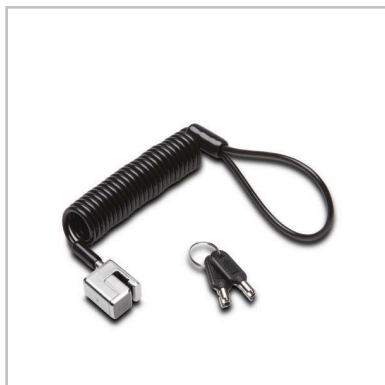

## Portable Keyed Cable Lock for Surface Pro & Surface Go

Next generation portable security for Microsoft Surface Pro & Surface Go

K66642WW

### Features

- Exclusively designed for Surface™ Pro [not compatible with Surface™ Pro X] and Surface™ Go to provide professional-level security and superior device engagement.
- Non-invasive locking technology attaches to the Microsoft Surface Pro & Surface Go kickstands without modification and preserves the Surface Pro & Surface Go hardware warranty
- Strong lock head meets Kensington's industry-leading standards for tamper-resistance, reliability and durability
- Hidden Pin™ Technology is compatible across all of Kensington's latest locks and includes patented anti-pick technology, all part of our robust 5mm custom key management solutions that include Master Keyed (K66643M) and Supervisor Keyed (K66643S) options
- Self-coiling steel cable stretches up to 2.3m (7.5 feet) or shrinks down to 10.16cm (4 inches) for easy packing and resists and deters cutting attempts
- Verified and tested for industry-leading standards in torque/pull, foreign implements, lock life cycle, corrosion, key strength and other environmental conditions
- Register & Retrieve™ program offers free and secure cloud-based key replacement