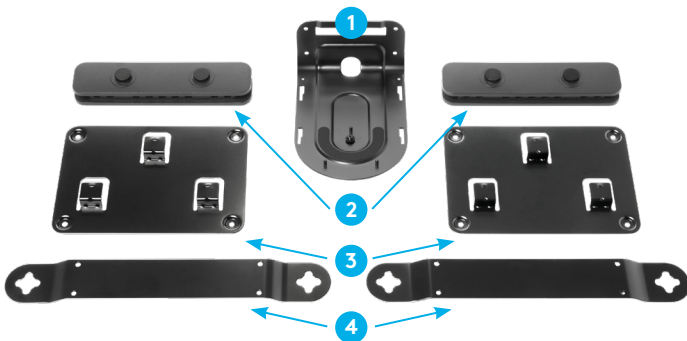

RALLY MIC POD

- 1 Four microphones with eight beamforming elements provide a 15 ft (4.5m) pickup range
- 2 9.6 ft (2.95m) cable connects to Rally Table Hub, Rally Mic Pod Hub, or another Mic Pod
- 3 Mute button with LED status indicator
- 4 Technical fabric resists dirt and fingerprints
- 5 Input to daisy chain with another Mic Pod

RALLY MIC POD HUB

- 1 Three inputs for Mic Pods or additional Hubs
- 2 Single-cable connections to Mic Pods for clean cabling and ease of placement
- 3 Under-table mounting hardware included
- 4 9.6 ft (2.95m) cable connects to another Mic Pod Hub or the Rally Table Hub

RALLY SPEAKER

- 1 Premium materials in slate gray complement high-style meeting rooms
- 2 Anti-vibration enclosure eliminates buzzing and interference
- 3 3 in (76mm) speaker driver delivers rich, clear sound
- 4 Patent-pending suspension system isolates vibration within the enclosure
- 5 Acoustically transparent fabric for good looks and clear sound
- 6 A single 9.6 ft (2.95m) Mini-XLR cable connects to Rally Display Hub for both signal and power

RALLY MOUNTING KIT

- 1 Invertible camera bracket supports wall mounting and near-ceiling installation
- 2 Cable retainers for Table Hub and Display Hub keeps cables plugged in
- 3 Ventilated brackets secure Hubs under the table or to the wall
- 4 Low-profile speaker brackets for a floating appearance