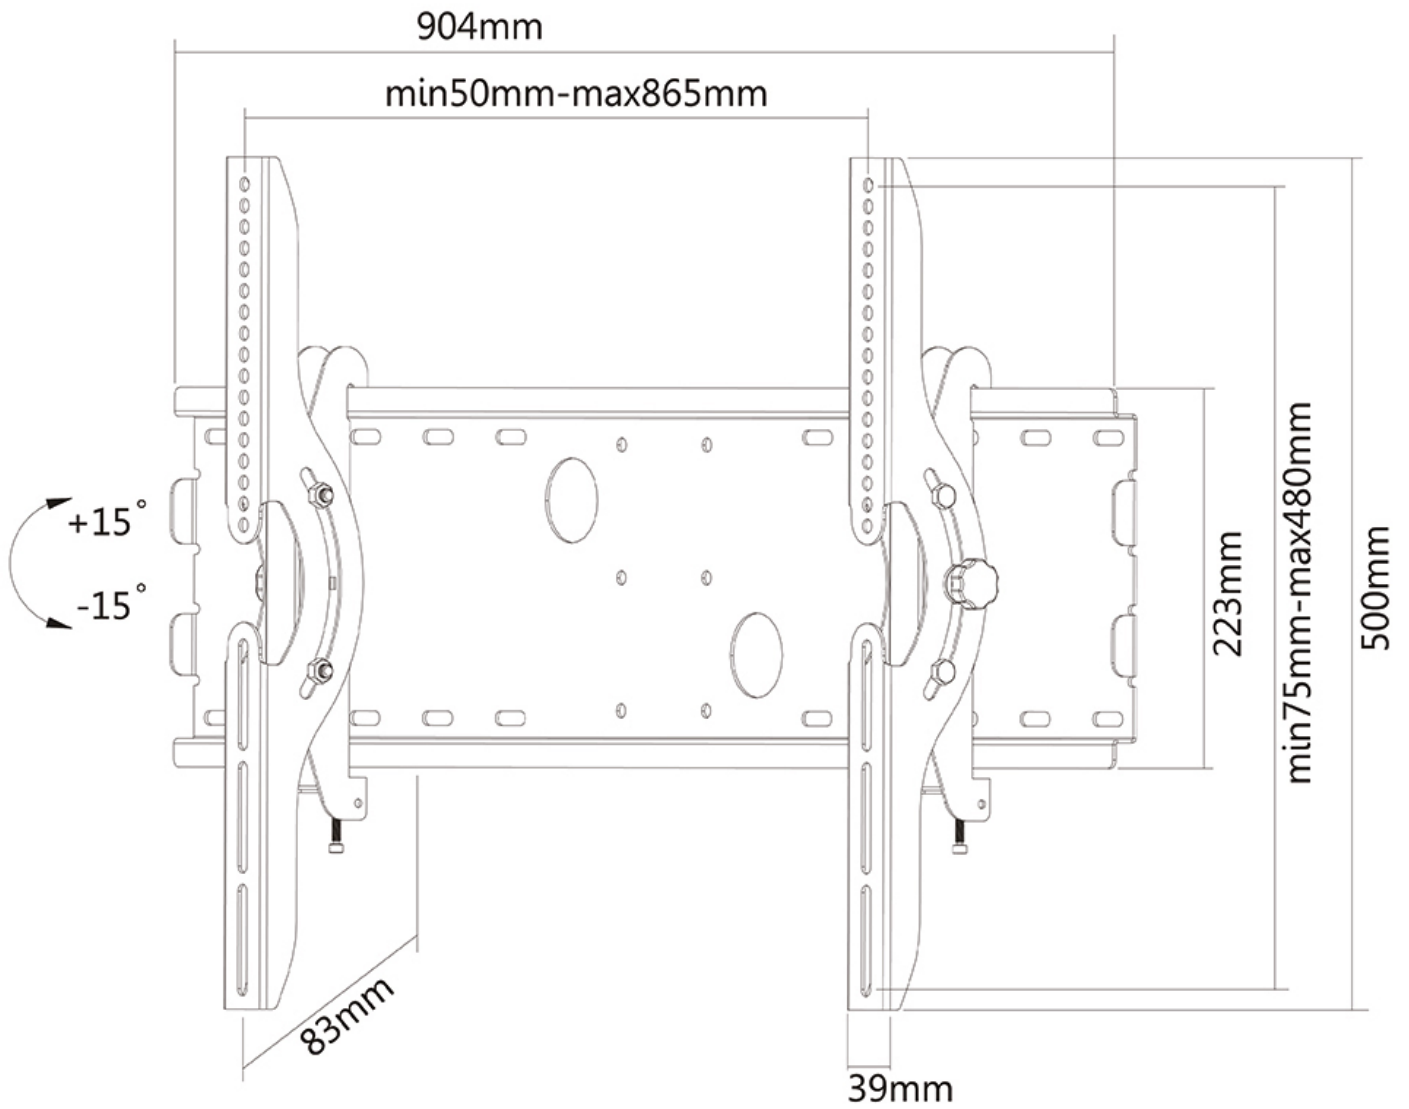

PLASMA-W200BLACK NEOMOUNTS TV WALL MOUNT

Neomounts