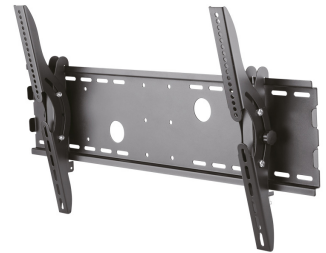

Neomounts

Neomounts TV/Monitor Wall Mount (tiltable) for 37"-85" Screen - Black

The Neomounts wall mount, model PLASMA-W200BLACK is a tiltable wall mount for flat screens up to 85" (216 cm). This mount is a great choice when you want the ultimate viewing flexibility with your flat screen. Depth of this mount is 8,3 centimetres.

Neomounts' tilt (30°) technology allows the mount to change to any viewing angle to fully benefit from the capabilities of the flat screen. Depth of this mount is 7 centimetres.

Neomounts PLASMA-W200BLACK is suitable for screens up to 85" (216 cm). The weight capacity of this product is 100 kg each screen. The wall mount is suitable for screens that meet VESA hole pattern 200x200 to 865x480mm. Different hole patterns can be covered using Neomounts VESA adapter plates.

Create a clean design ambiance for your flat screen TV in the living room, bedroom or home cinema.

All installation material is included with the product.