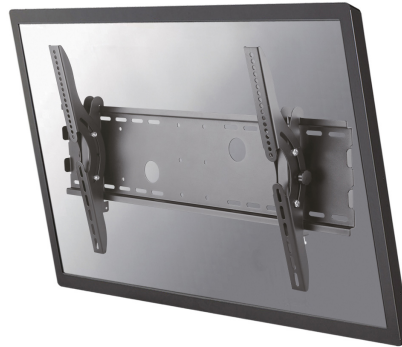

PLASMA-W200BLACK NEOMOUNTS TV WALL MOUNT

SPECIFICATIONS

GENERAL

Min. screen size*	37 inch
Max. screen size*	85 inch
Max. weight	100 kg (per screen)
Screens	1
VESA minimum	200x200 mm
VESA maximum	865x480 mm
Distance to wall	8,3 cm

FUNCTIONALITY

Type	Tilt
Lockable	Lockable - Padlock not included
Tilt (degrees)	30°
Adjustment type	None

INFORMATION

Color	Black
Main material	Steel
Warranty	5 year
EAN code	8717371446826

*Please note: The inch sizes stated are just an indication, combined with the weight and VESA sizes. The maximum weight and VESA size are absolute restrictions for the products and should not be exceeded.

Neomounts

Neomounts

Neomounts TV/Monitor Wall Mount (tiltable) for 37"-85" Screen - Black

The Neomounts wall mount, model PLASMA-W200BLACK is a tiltable wall mount for flat screens up to 85" (216 cm). This mount is a great choice when you want the ultimate viewing flexibility with your flat screen. Depth of this mount is 7 centimetres.

Neomounts' tilt (30°) technology allows the mount to change to any viewing angle to fully benefit from the capabilities of the flat screen. Depth of this mount is 7 centimetres.

Neomounts PLASMA-W200BLACK is suitable for screens up to 85" (216 cm). The weight capacity of this product is 100 kg each screen. The wall mount is suitable for screens that meet VESA hole pattern 200x200 to 865x480mm. Different hole patterns can be covered using Neomounts VESA adapter plates.