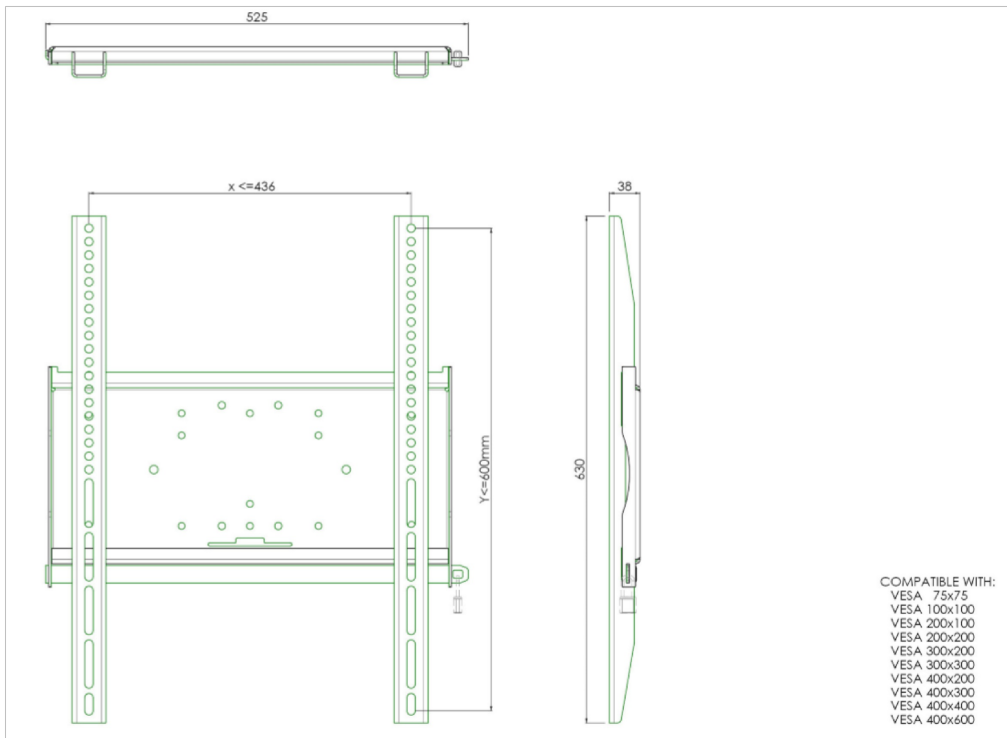

### Universal wall mount, max 436x600mm. 125kg

The MD 052B1010 is a wall mount with longer brackets (63cm) which makes it ideally suitable for mounting small to medium sized large format displays in portrait orientation. Included with the wall mount is a special safety bar to securely fasten your display. Padlock not included. All universal wall mounts are VESA compatible and come with fastening materials necessary to secure the mount to the display. Besides wall mounting, our wall mounts can be used for ceiling mounting in combination with a tube set, and directly fastened to the stand thanks to its 170 x 140 mm mounting pattern.

#### 01 TECHNICAL SPECIFICATION

Colour	black
Type	wall mount
Number of screens	1
VESA maximum	400 x 600mm

All trademarks and registered trademarks acknowledged. E & O E. Specification subject to change without notice. All LCD's comply with ISO-9241-307:2008 in connection with pixel defects.