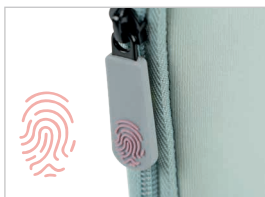

Skin Sleeve 14-16" Pearl grey/Powder pink

Ref : 049006
Weight : 208g
Ext. Dim. : 385x265x18 mm
Int. Dim. : 375x255x15 mm

The Skin collection sleeves act like a second skin thanks to their neoprene material, to protect your laptop or tablet from daily scratches and shocks. So fashion, they turn their personality out with a different inside color. Covered with an original trompe l'œil packaging, you will not miss these bicolor sleeves in facing!